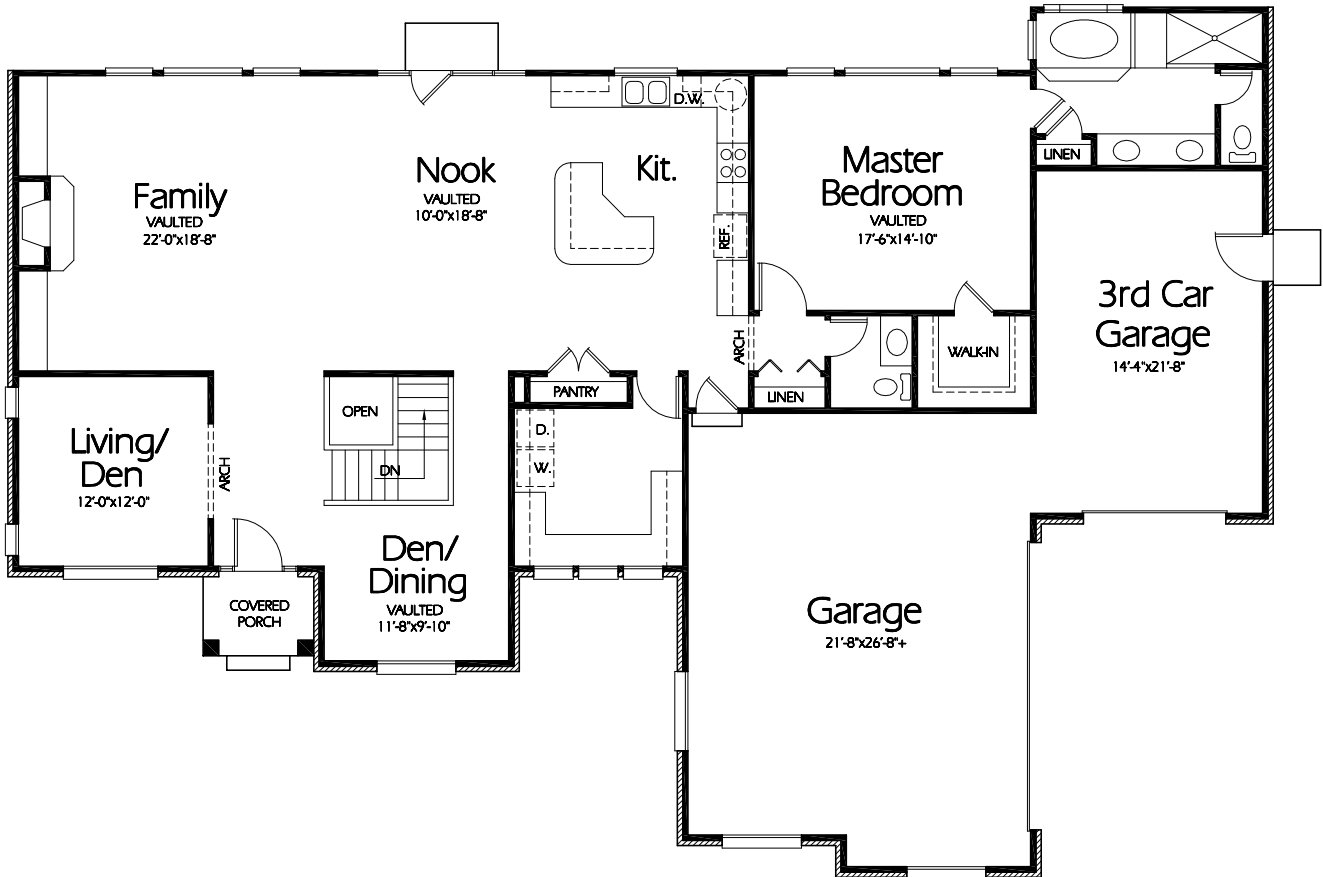

Front Elevation

Main Level

Plan R-2087a

Overall Dimensions 80'-0" x 55'-0"
2087 Finished Sq. Feet
Room Sizes Shown Are Approximate

Hearthstone
Home Design
94 North 100 West - Bountiful, Utah 84010
Phone: (801) 298-2505 - Fax: (801) 298-3077
www.hearthstonehomedesign.com