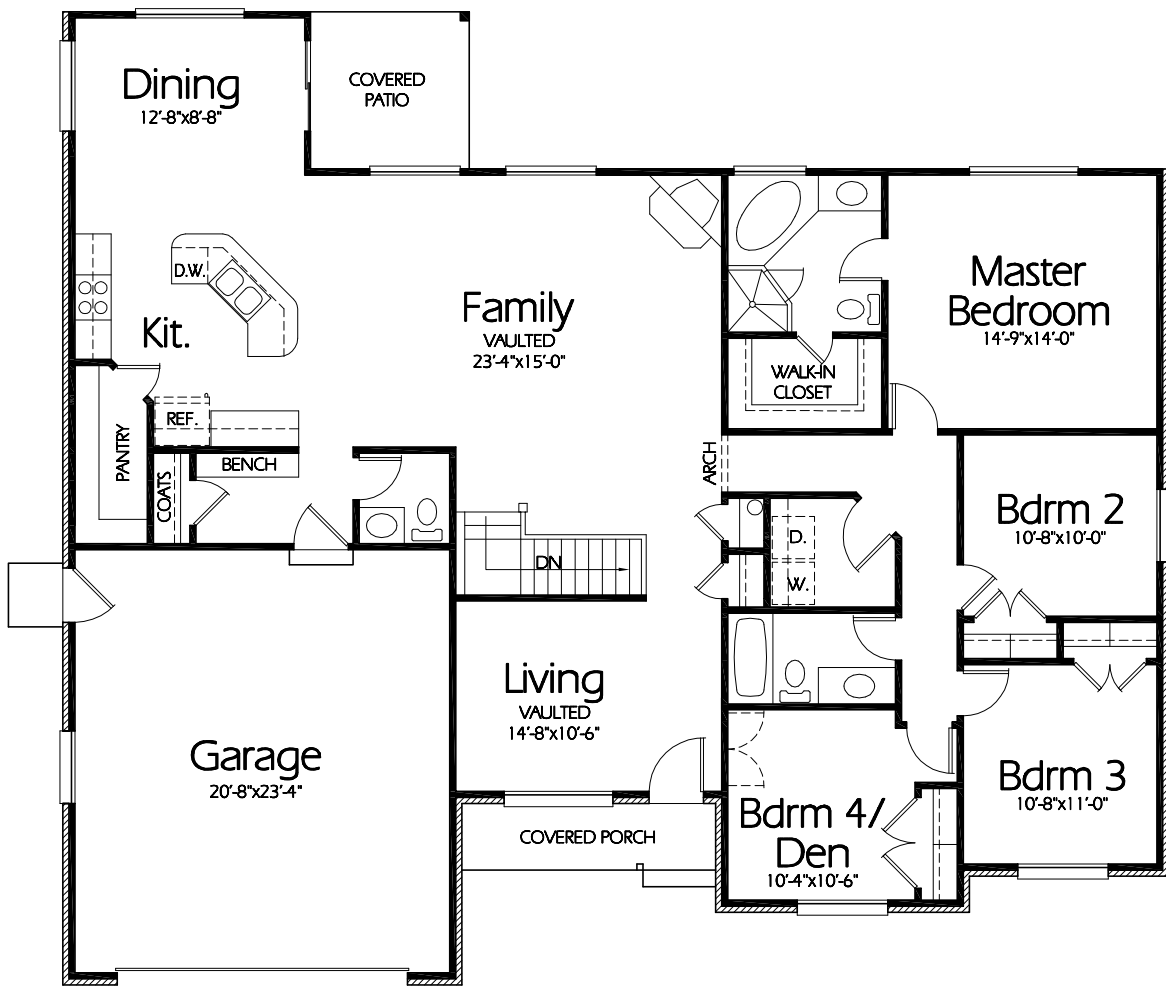

Front Elevation

Main Level

Plan R-2083b

Overall Dimensions 61'-0" x 53'-8"
2083 Finished Sq. Feet
Room Sizes Shown Are Approximate

*Hearthstone
Home Design*

94 North 100 West - Bountiful, Utah 84010
Phone: (801) 298-2505 - Fax: (801) 298-3077
www.hearthstonedesign.com