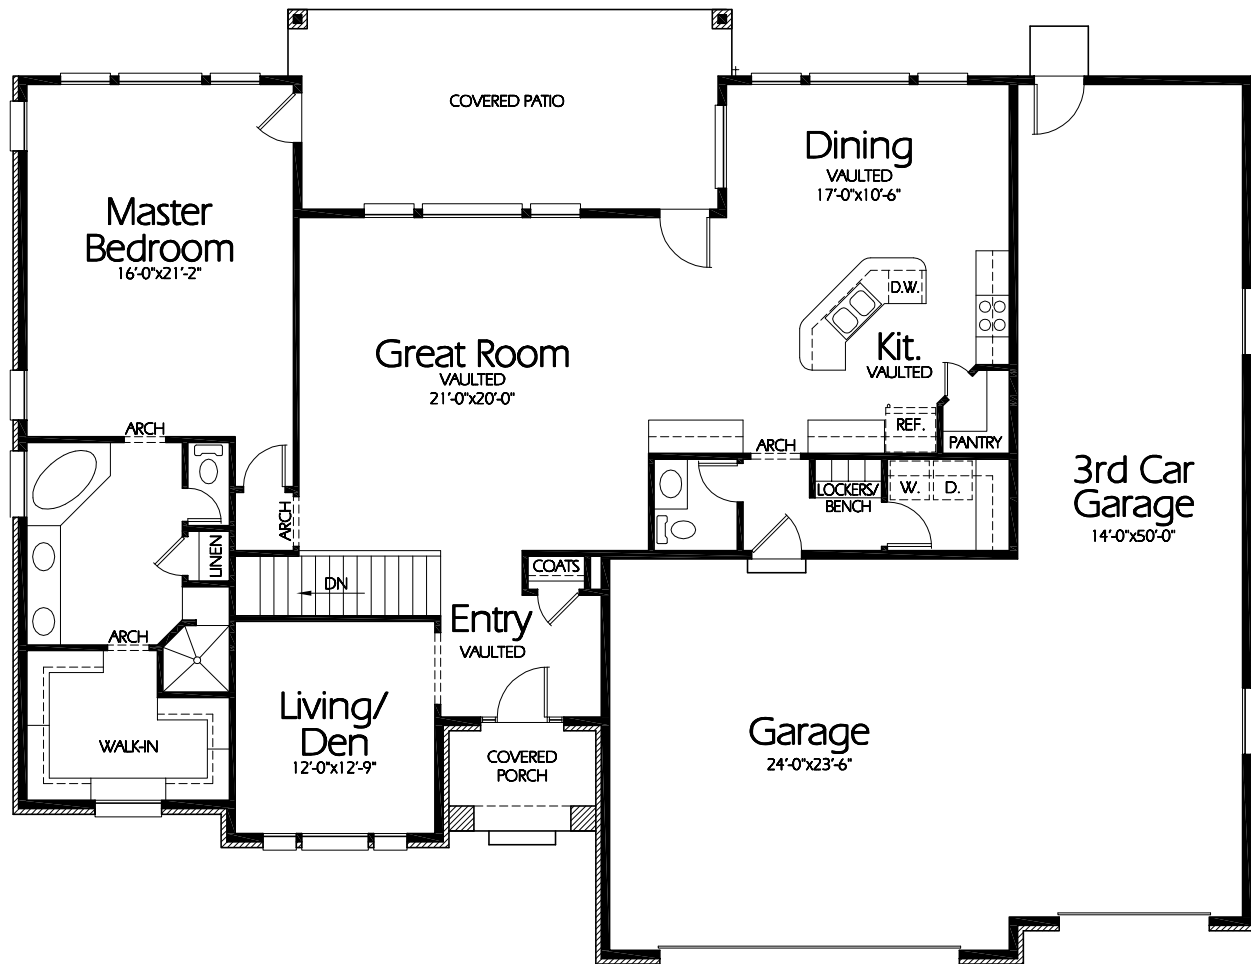

Front Elevation

Main Level

Plan R-2078a

Overall Dimensions 74'-8" x 57'-4"
 2078 Finished Sq. Feet
 Room Sizes Shown Are Approximate

Hearthstone
 Home Design

94 North 100 West - Bountiful, Utah 84010
 Phone: (801) 298-2505 - Fax: (801) 298-3077
 www.hearthstonedesign.com