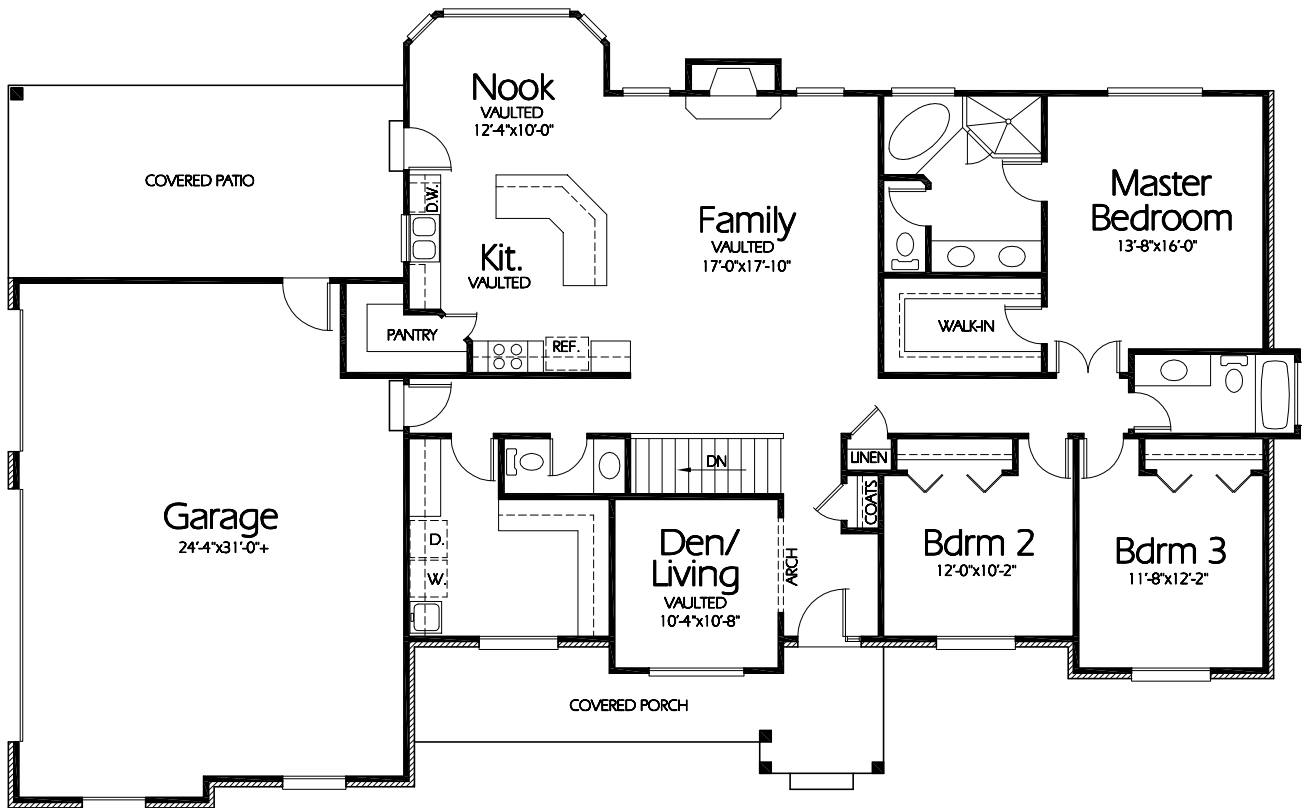

Front Elevation

Main Level

Plan R-2074b

Overall Dimensions 79'-4" x 50'-0"
 2074 Finished Sq. Feet
 Room Sizes Shown Are Approximate

Hearthstone
 Home Design
 94 North 100 West - Bountiful, Utah 84010
 Phone: (801) 298-2505 - Fax: (801) 298-3077
 www.hearthstonedesign.com