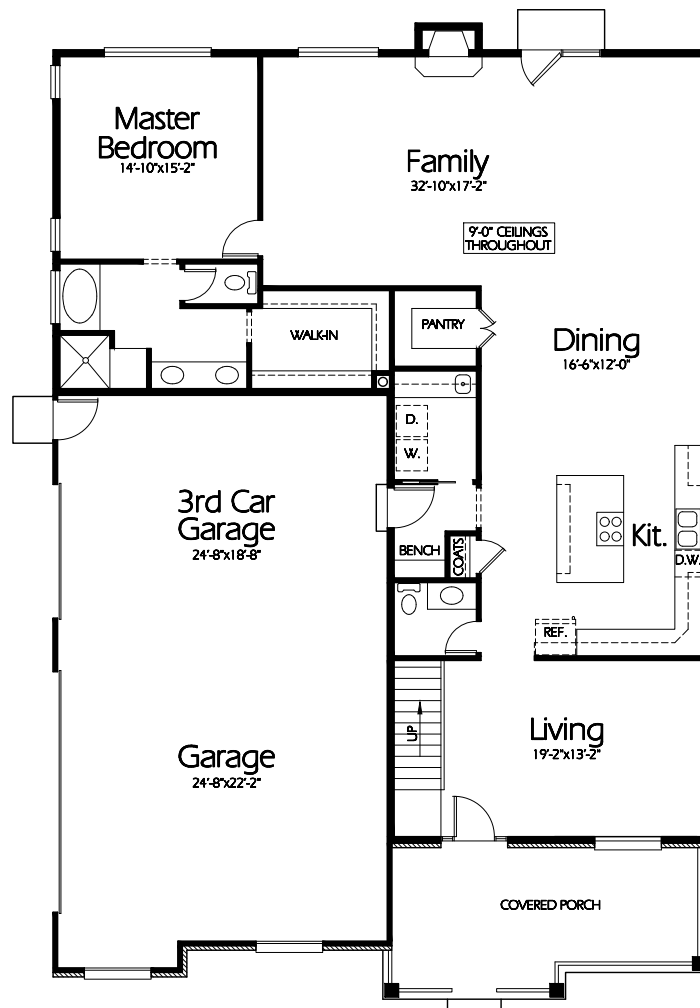

Front Elevation

Main Level

Plan R-2070a

Overall Dimensions 49'-0" x 71'-0"
2070 Finished Sq. Feet
Room Sizes Shown Are Approximate

Hearthstone
Home Design
94 North 100 West - Bountiful, Utah 84010
Phone: (801) 298-2505
www.hearthstonedesign.com