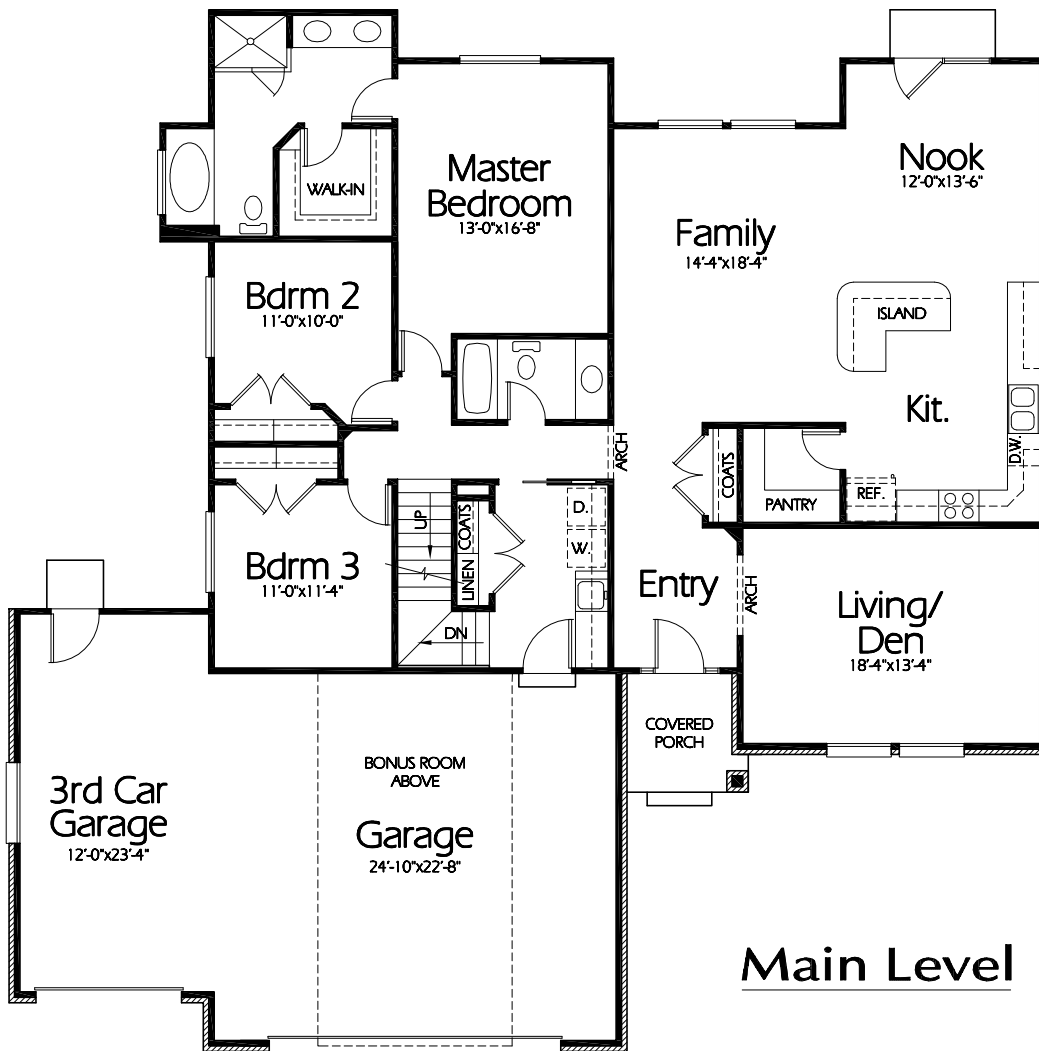

Front Elevation

Main Level

Plan R-2061b

Overall Dimensions 64'-0" x 61'-4"
2061 Finished Sq. Feet
Room Sizes Shown Are Approximate

Hearthstone
Home Design

94 North 100 West - Bountiful, Utah 84010
Phone: (801) 298-2505 - Fax: (801) 298-3077
www.hearthstonedesign.com