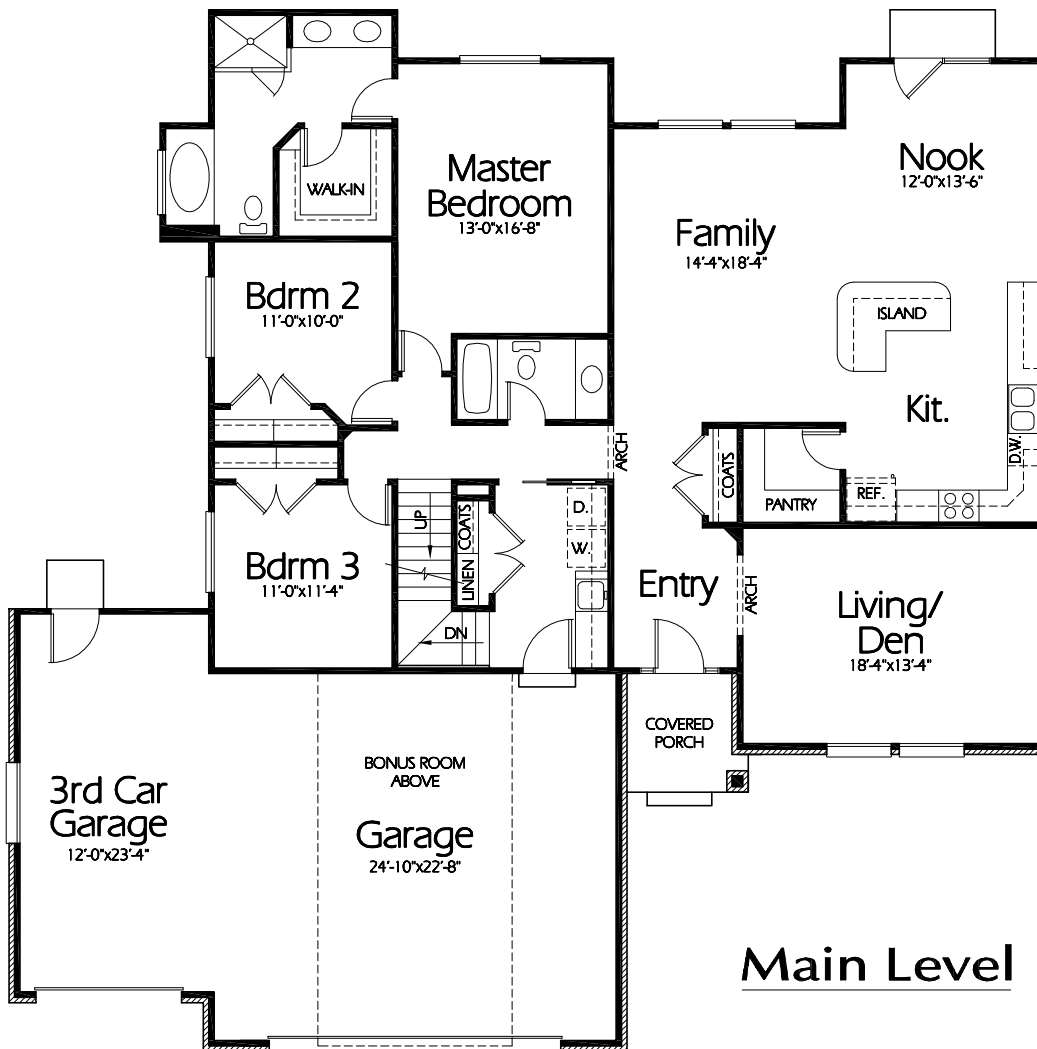

Front Elevation

Main Level

Plan R-2061a

Overall Dimensions 64'-0" x 61'-4"
2061 Finished Sq. Feet
Room Sizes Shown Are Approximate

*Hearthstone
Home Design*

94 North 100 West - Bountiful, Utah 84010
Phone: (801) 298-2505 - Fax: (801) 298-3077
www.hearthstonedesign.com