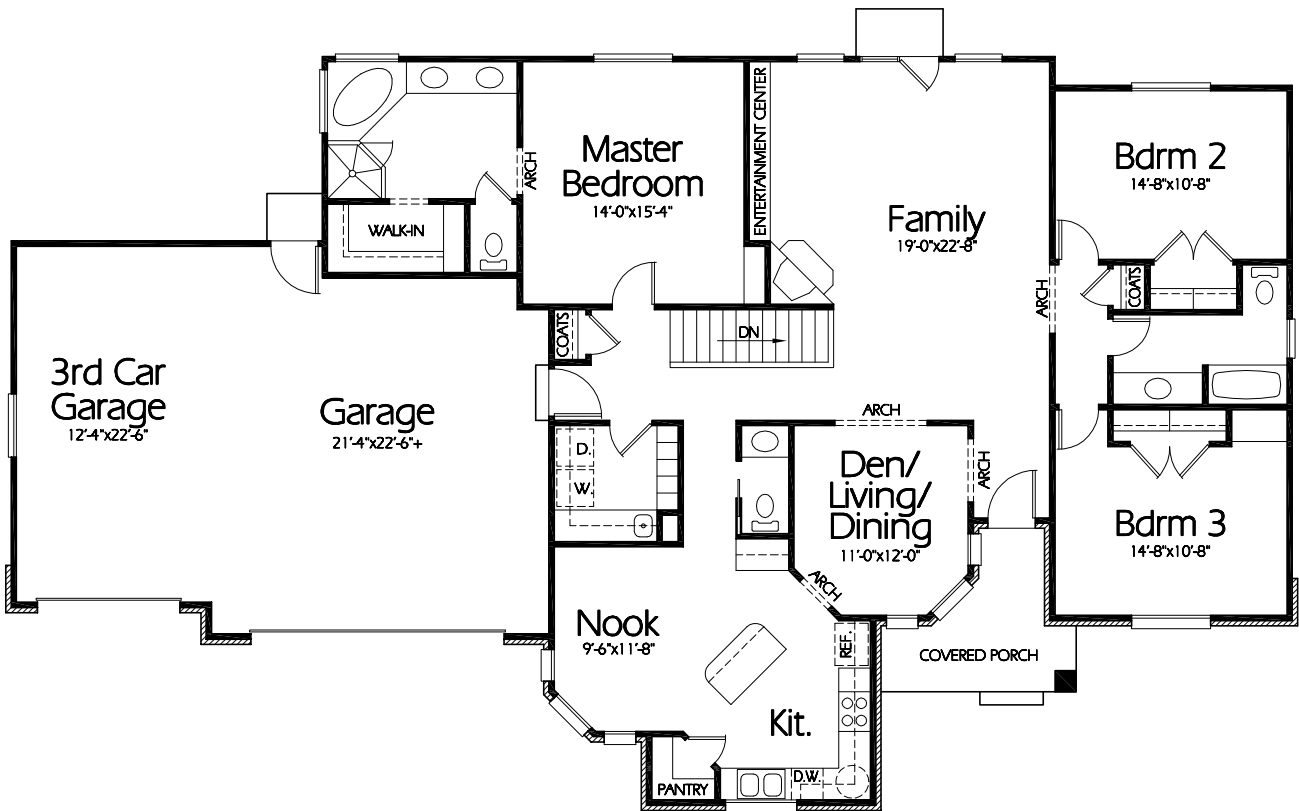

Front Elevation

Main Level

Plan R-2058a

Overall Dimensions 81'-8" x 47'-8"
2058 Finished Sq. Feet
Room Sizes Shown Are Approximate

*Hearthstone
Home Design*

94 North 100 West - Bountiful, Utah 84010
Phone: (801) 298-2505 - Fax: (801) 298-3077
www.hearthstonedesign.com