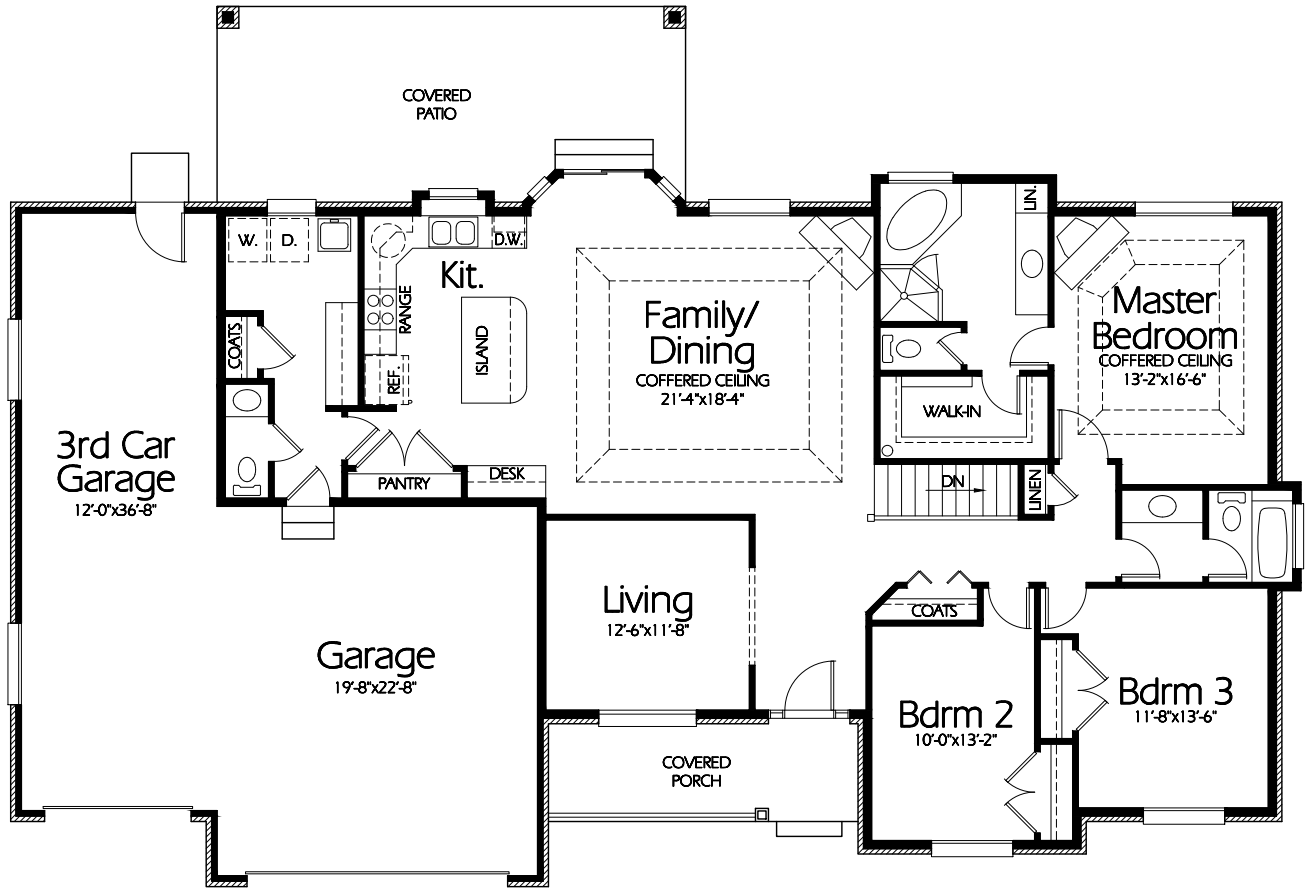

Front Elevation

Main Level

Plan R-2054a

Overall Dimensions 79'-2" x 44'-0"
2055 Finished Sq. Feet
Room Sizes Shown Are Approximate

*Hearthstone
Home Design*

94 North 100 West - Bountiful, Utah 84010
Phone: (801) 298-2505
www.hearthstonedesign.com
info@hearthstonedesign.com