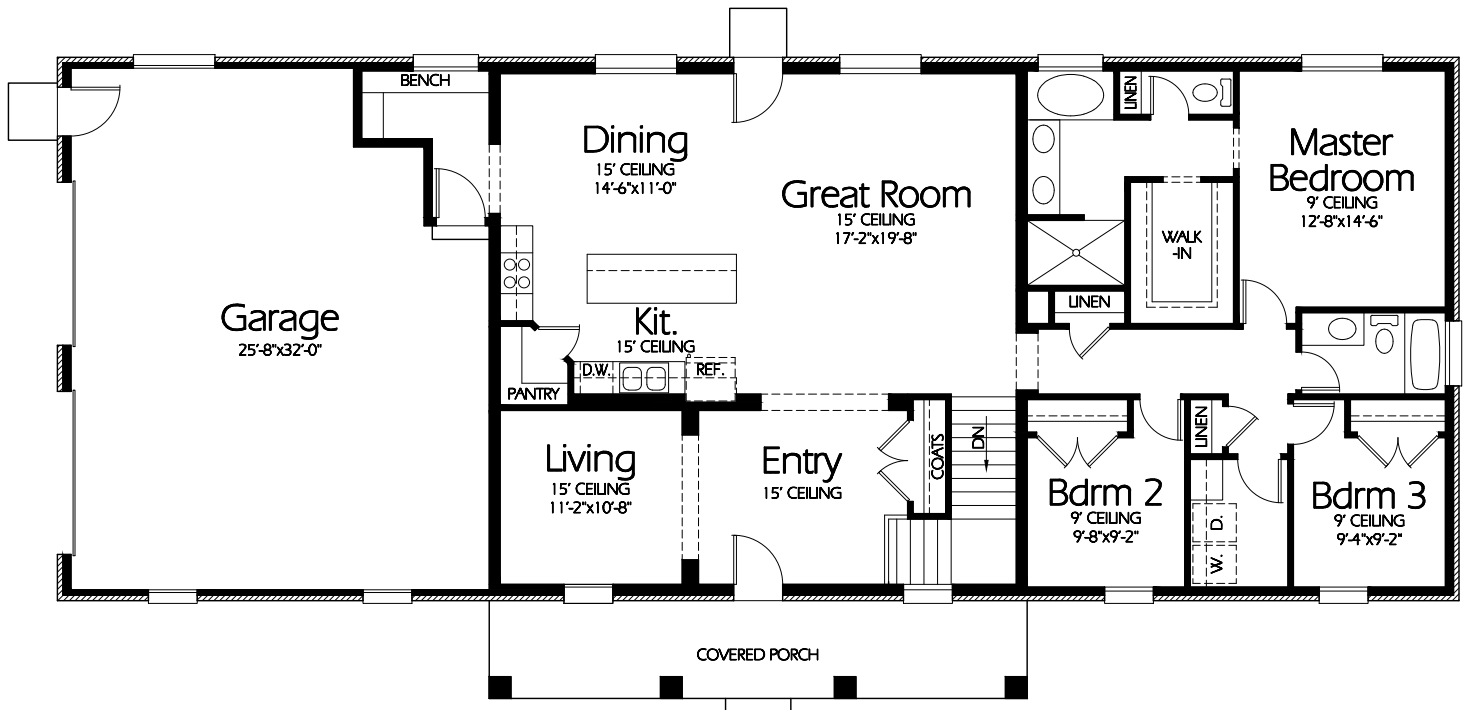

Front Elevation

Main Level

Plan R-2048b

Overall Dimensions 86'-0" x 39'-4"
 2049 Finished Sq. Feet
 Room Sizes Shown Are Approximate

*Hearthstone
 Home Design*

94 North 100 West - Bountiful, Utah 84010
 Phone: (801) 298-2505
www.hearthstonedesign.com
info@hearthstonedesign.com