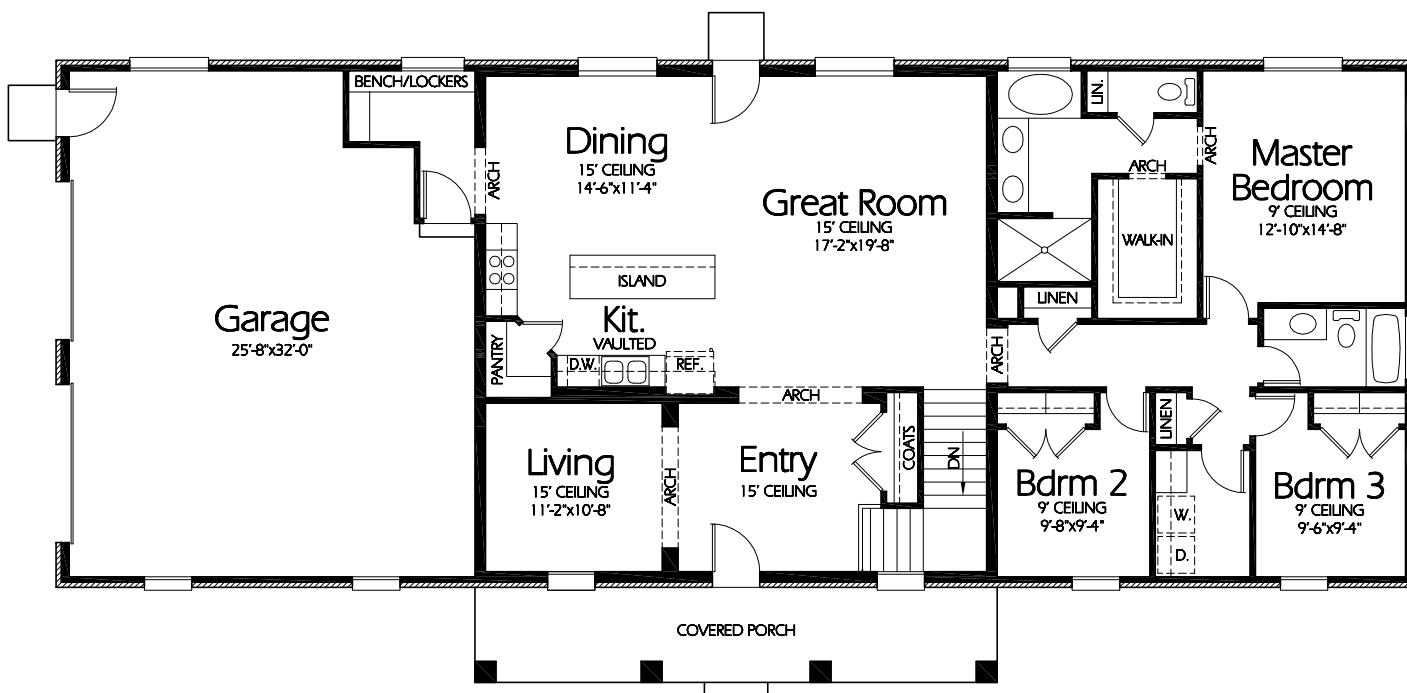

Front Elevation

Main Level

Plan R-2048a

Overall Dimensions 86'-0" x 39'-4"
2054 Finished Sq. Feet
Room Sizes Shown Are Approximate

Hearthstone
Home Design
94 North 100 West - Bountiful, Utah 84010
Phone: (801) 298-2505 - Fax: (801) 298-3077
www.hearthstonedesign.com