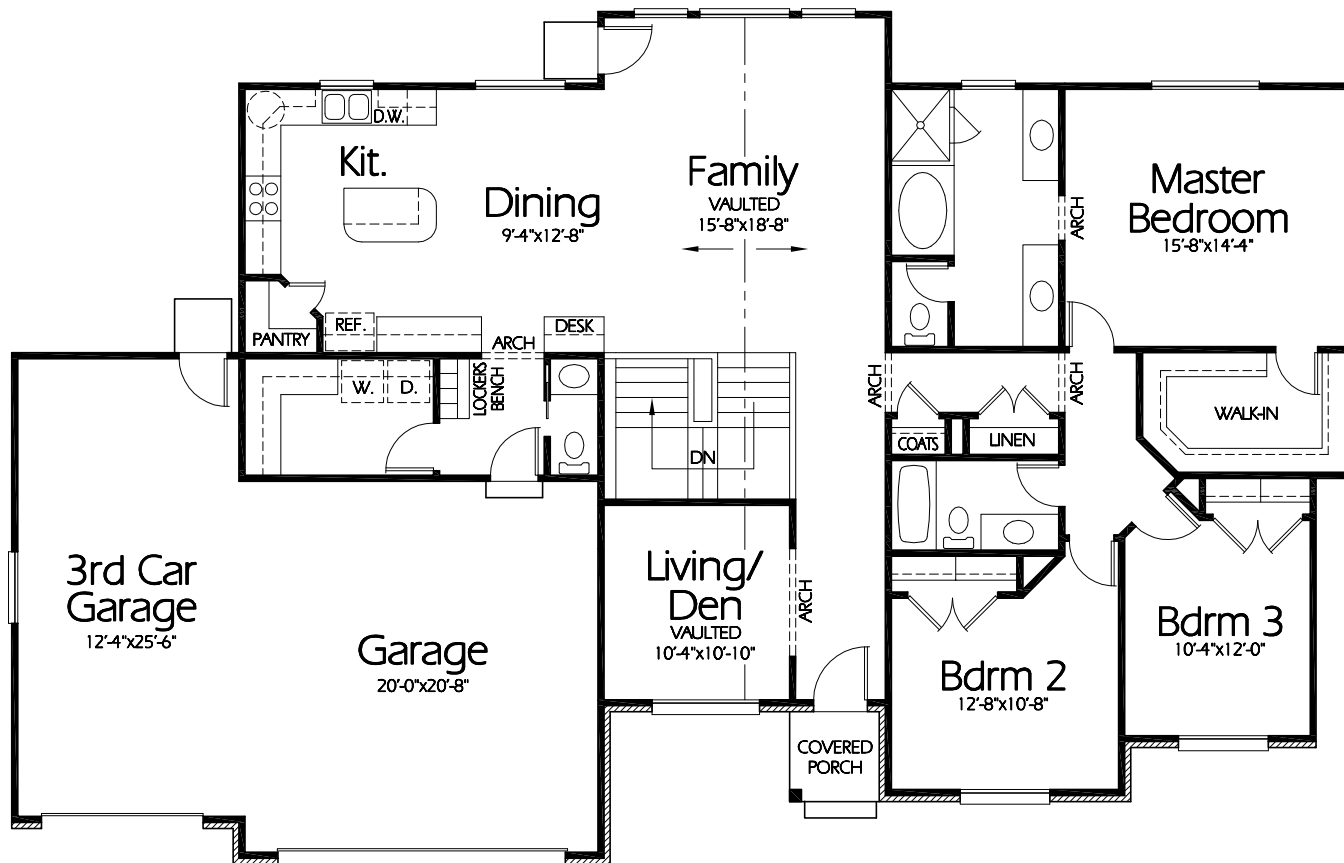

R-2044a

Main Level

Plan R-2044a

Overall Dimensions 74'-8" x 47'-6"
 2044 Finished Sq. Feet
 Room Sizes Shown Are Approximate

*Hearthstone
 Home Design*

94 North 100 West - Bountiful, Utah 84010
 Phone: (801) 298-2505 - Fax: (801) 298-3077
www.hearthstonedesign.com