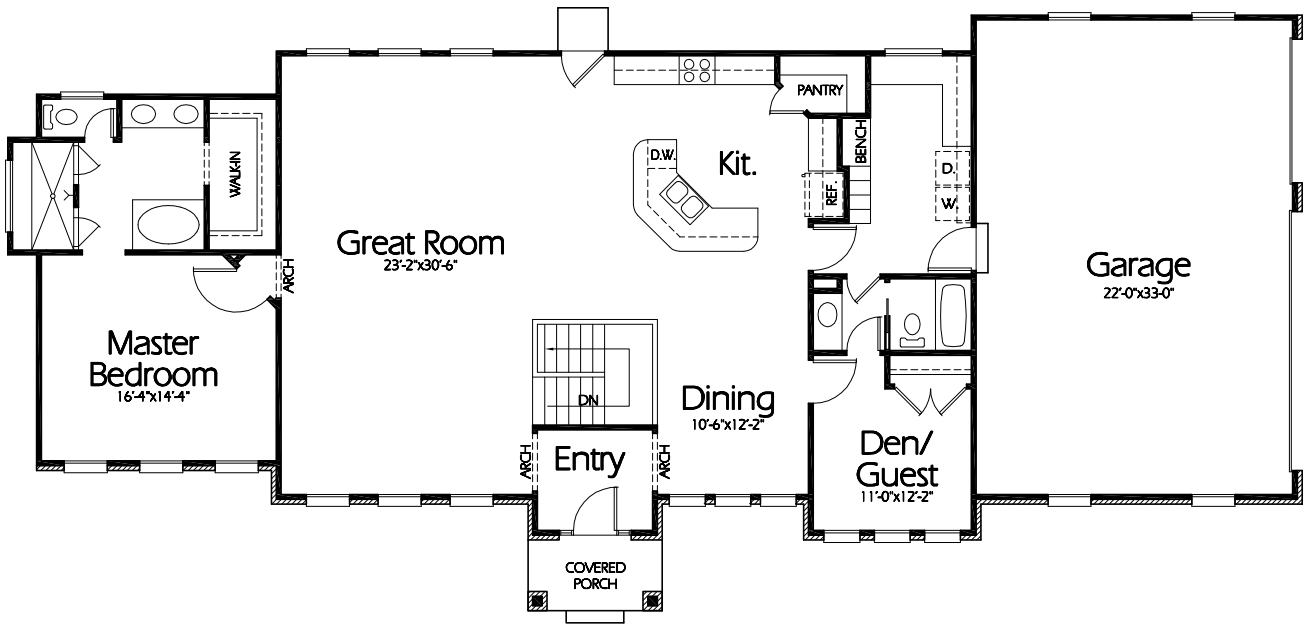

Front Elevation

Main Level

Plan R-2040a

Overall Dimensions 90'-0" x 41'-5"
2040 Finished Sq. Feet
Room Sizes Shown Are Approximate

Hearthstone
Home Design
94 North 100 West - Bountiful, Utah 84010
Phone: (801) 298-2505 - Fax: (801) 298-3077
www.hearthstonedesign.com