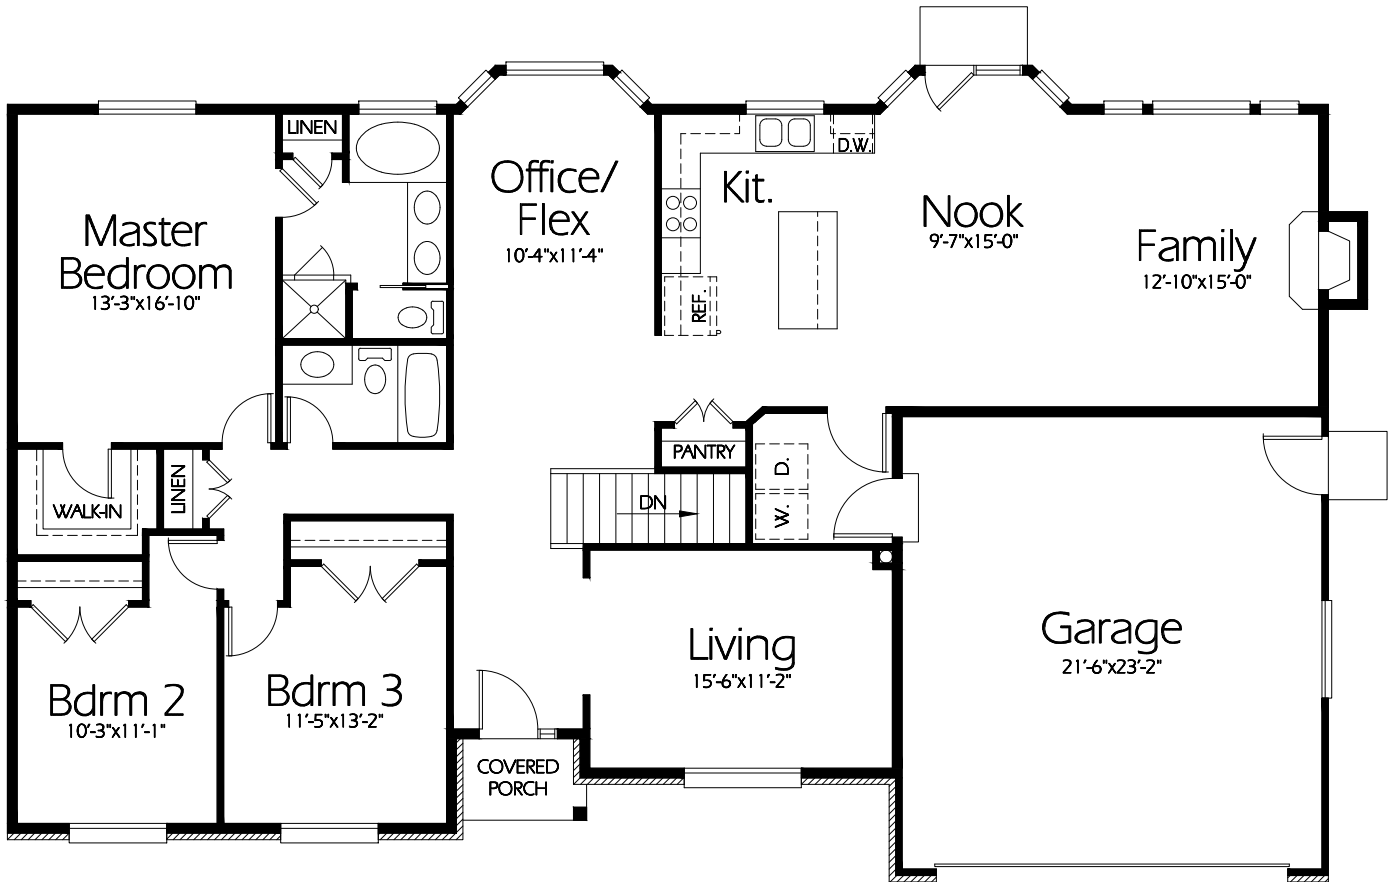

Front Elevation

Main Level

Plan R-2031b

Overall Dimensions 69'-8" x 41'-10"
 2031 Finished Sq. Feet
 Room Sizes Shown Are Approximate

Hearthstone
Home Design

94 North 100 West - Bountiful, Utah 84010
 Phone: (801) 298-2505
www.hearthstonedesign.com
info@hearthstonedesign.com