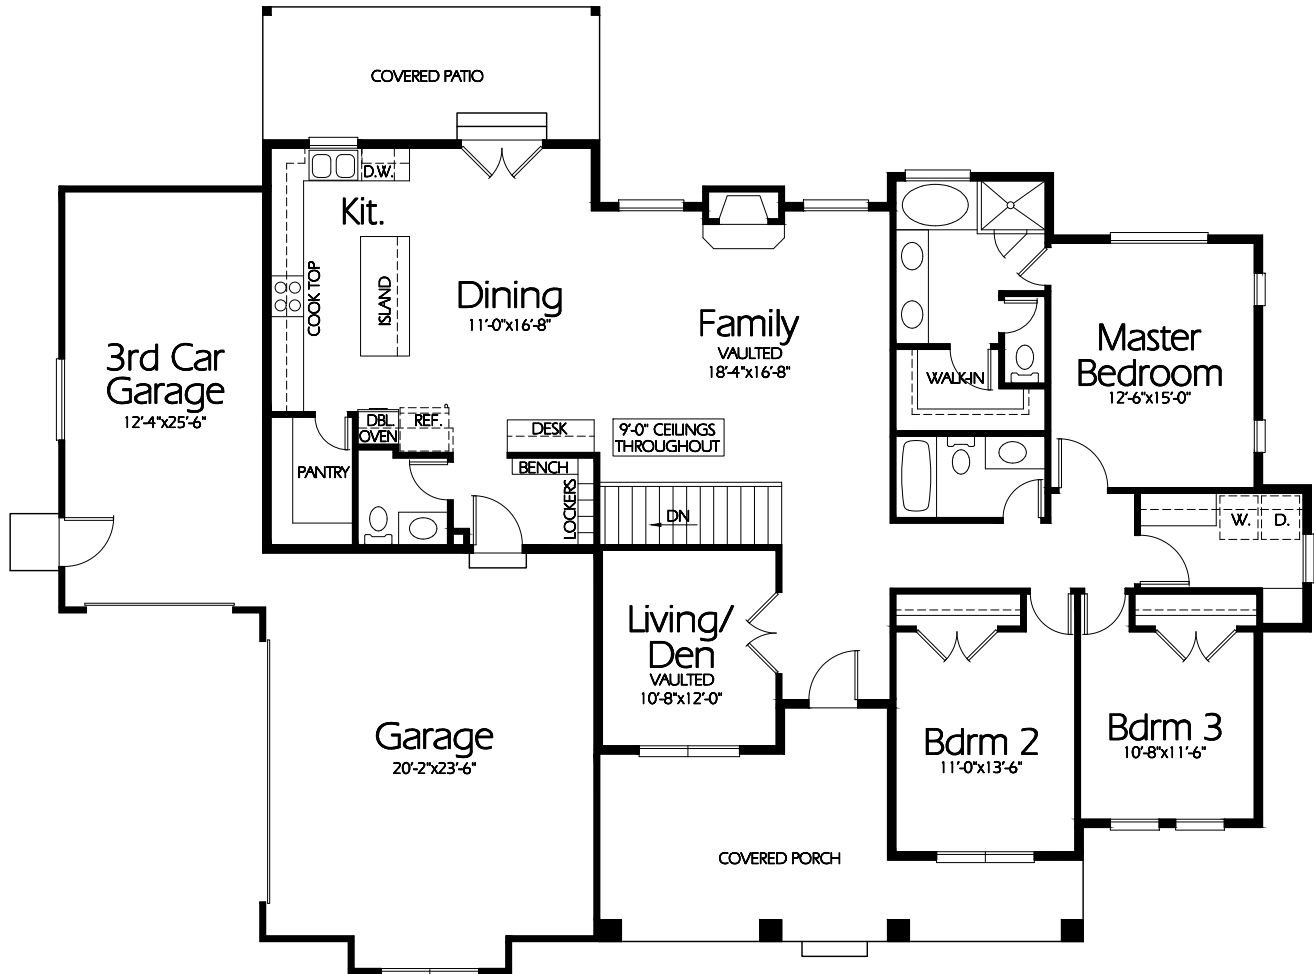

Front Elevation

Main Level

Plan R-2028a

Overall Dimensions 76'-10" x 59'-4"
2033 Finished Sq. Feet
Room Sizes Shown Are Approximate

*Hearthstone
Home Design*

94 North 100 West - Bountiful, Utah 84010
Phone: (801) 298-2505
www.hearthstonedesign.com
info@hearthstonedesign.com