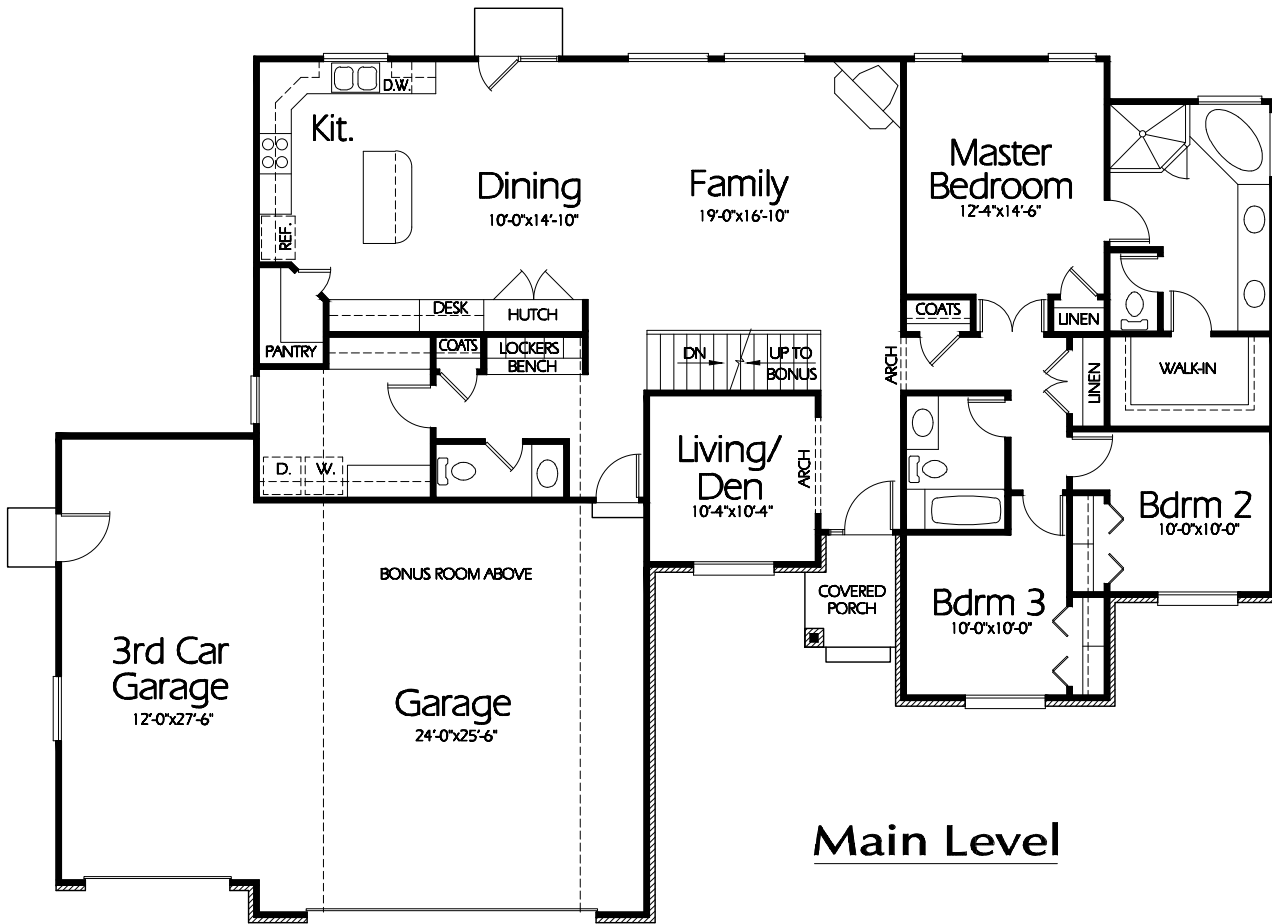

R-2020b

Plan R-2020b

Overall Dimensions 76'-0" x 54'-0"
 2020 Finished Sq. Feet
 Room Sizes Shown Are Approximate

*Hearthstone
 Home Design*

94 North 100 West - Bountiful, Utah 84010
 Phone: (801) 298-2505
www.hearthstonedesign.com
info@hearthstonedesign.com