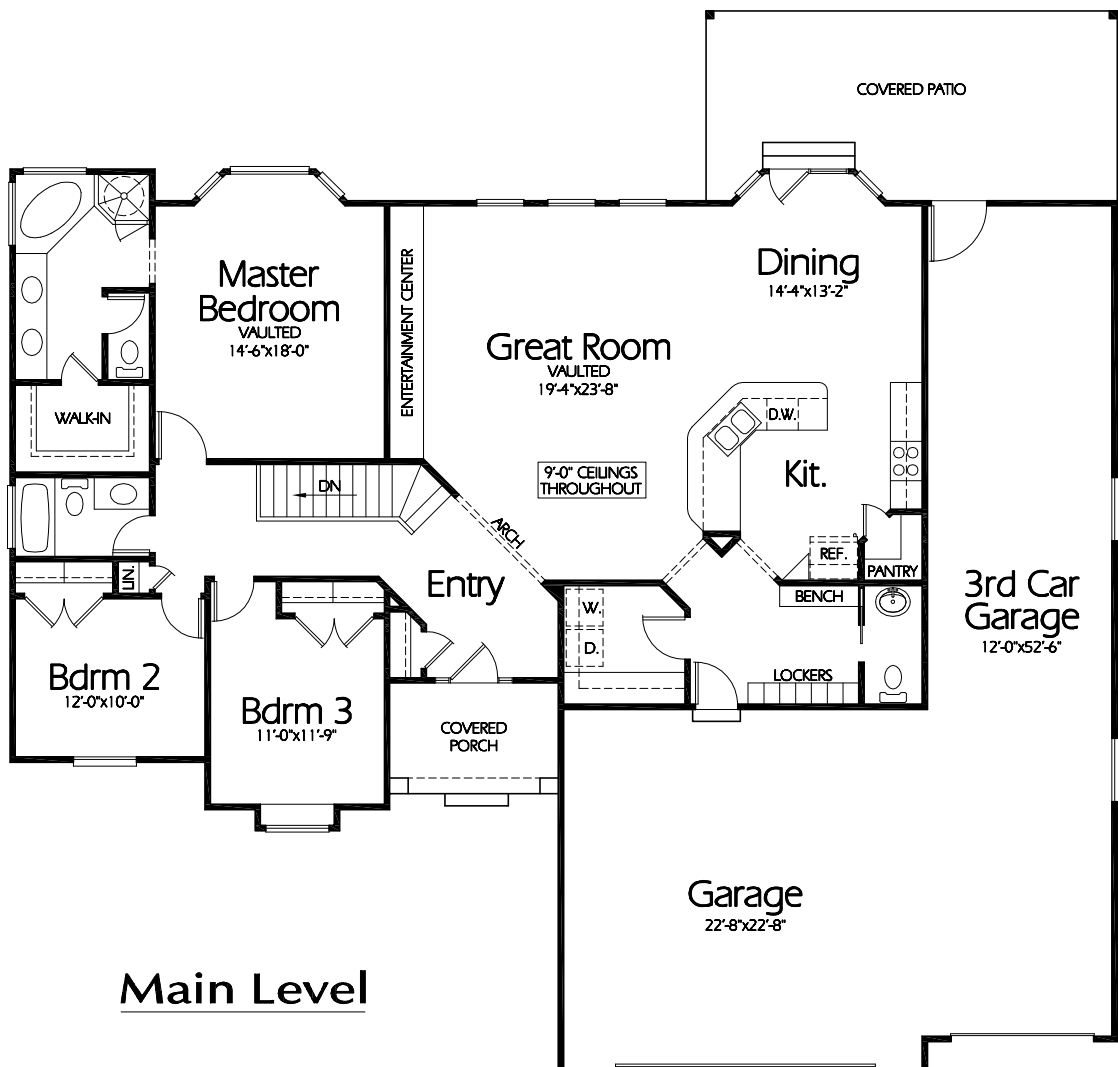

**Front Elevation**

**Main Level**

**Plan R-2013a**

Overall Dimensions 70'-0" x 55'-2"  
 2013 Finished Sq. Feet  
 Room Sizes Shown Are Approximate

*Hearthstone*  
 Home Design  
 94 North 100 West - Bountiful, Utah 84010  
 Phone: (801) 298-2505 - Fax: (801) 298-3077  
 www.hearthstonedesign.com