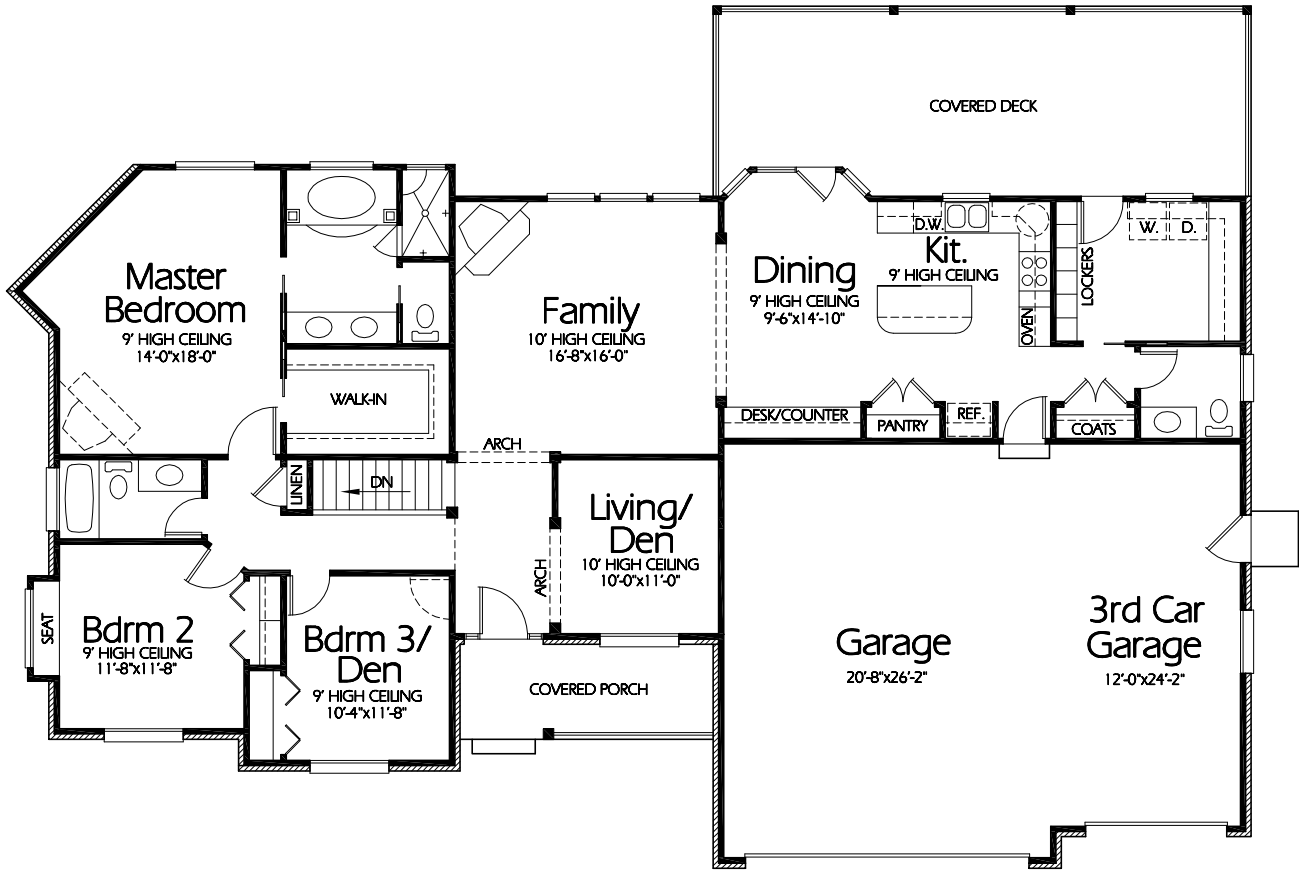

R-1982a

Main Level

Plan R-1982a

Overall Dimensions 78'-8" x 44'-6"
 1982 Finished Sq. Feet
 Room Sizes Shown Are Approximate

*Hearthstone
 Home Design*

94 North 100 West - Bountiful, Utah 84010
 Phone: (801) 298-2505 - Fax: (801) 298-3077
www.hearthstonehomedesign.com