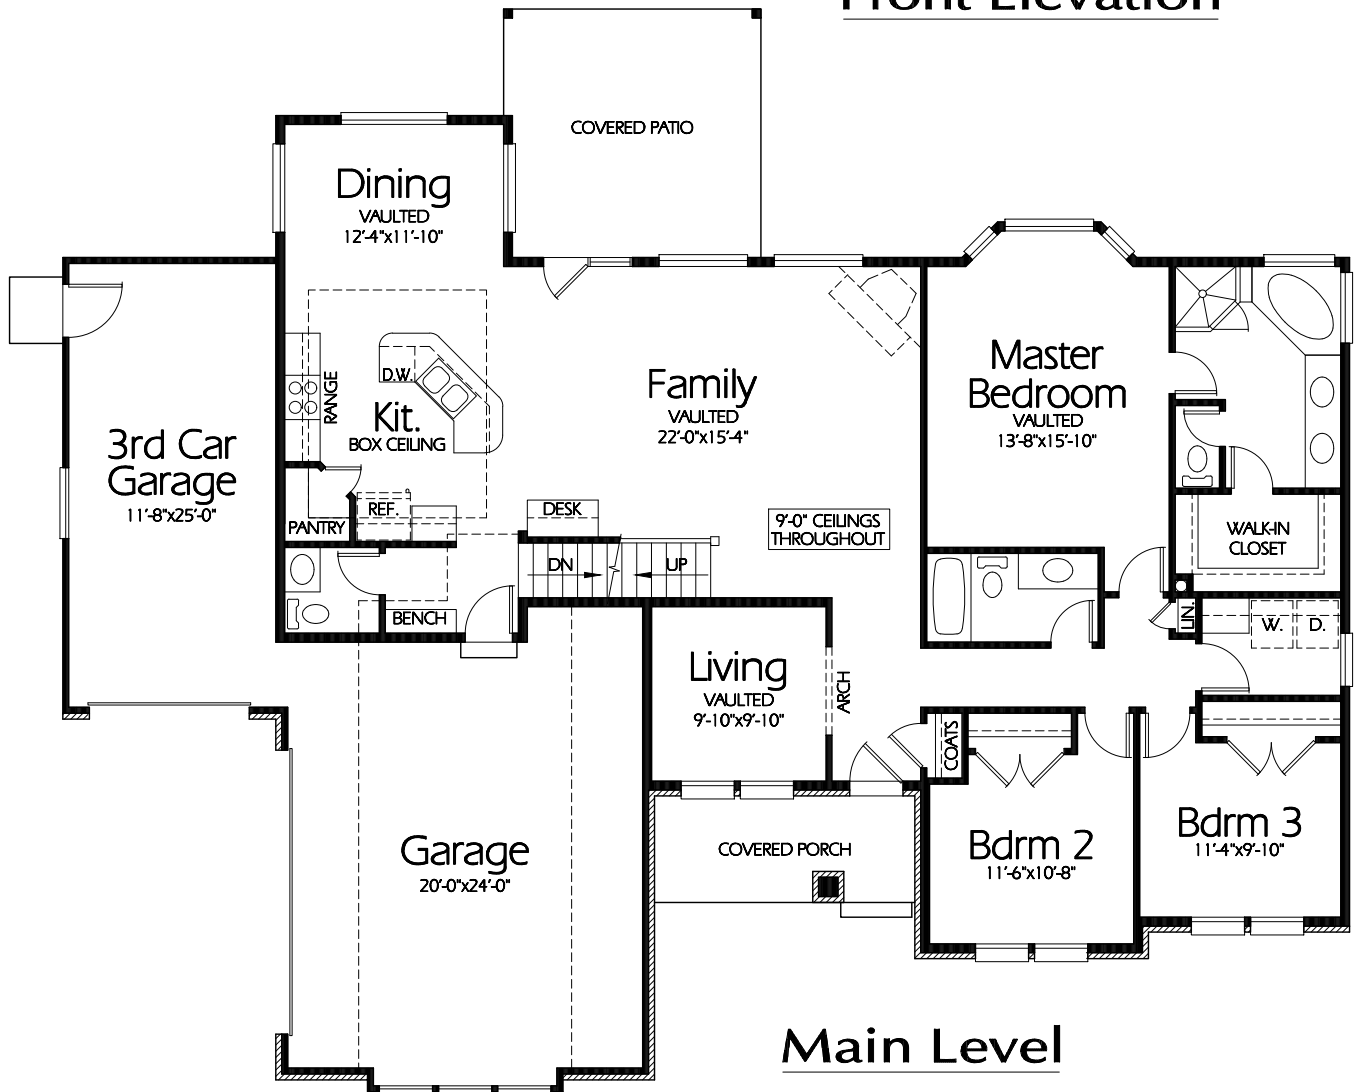

Front Elevation

Main Level

Plan R-1972d

Overall Dimensions 72'-6" x 61'-0"
1970 Finished Sq. Feet
Room Sizes Shown Are Approximate

*Hearthstone
Home Design*

94 North 100 West - Bountiful, Utah 84010
Phone: (801) 298-2505