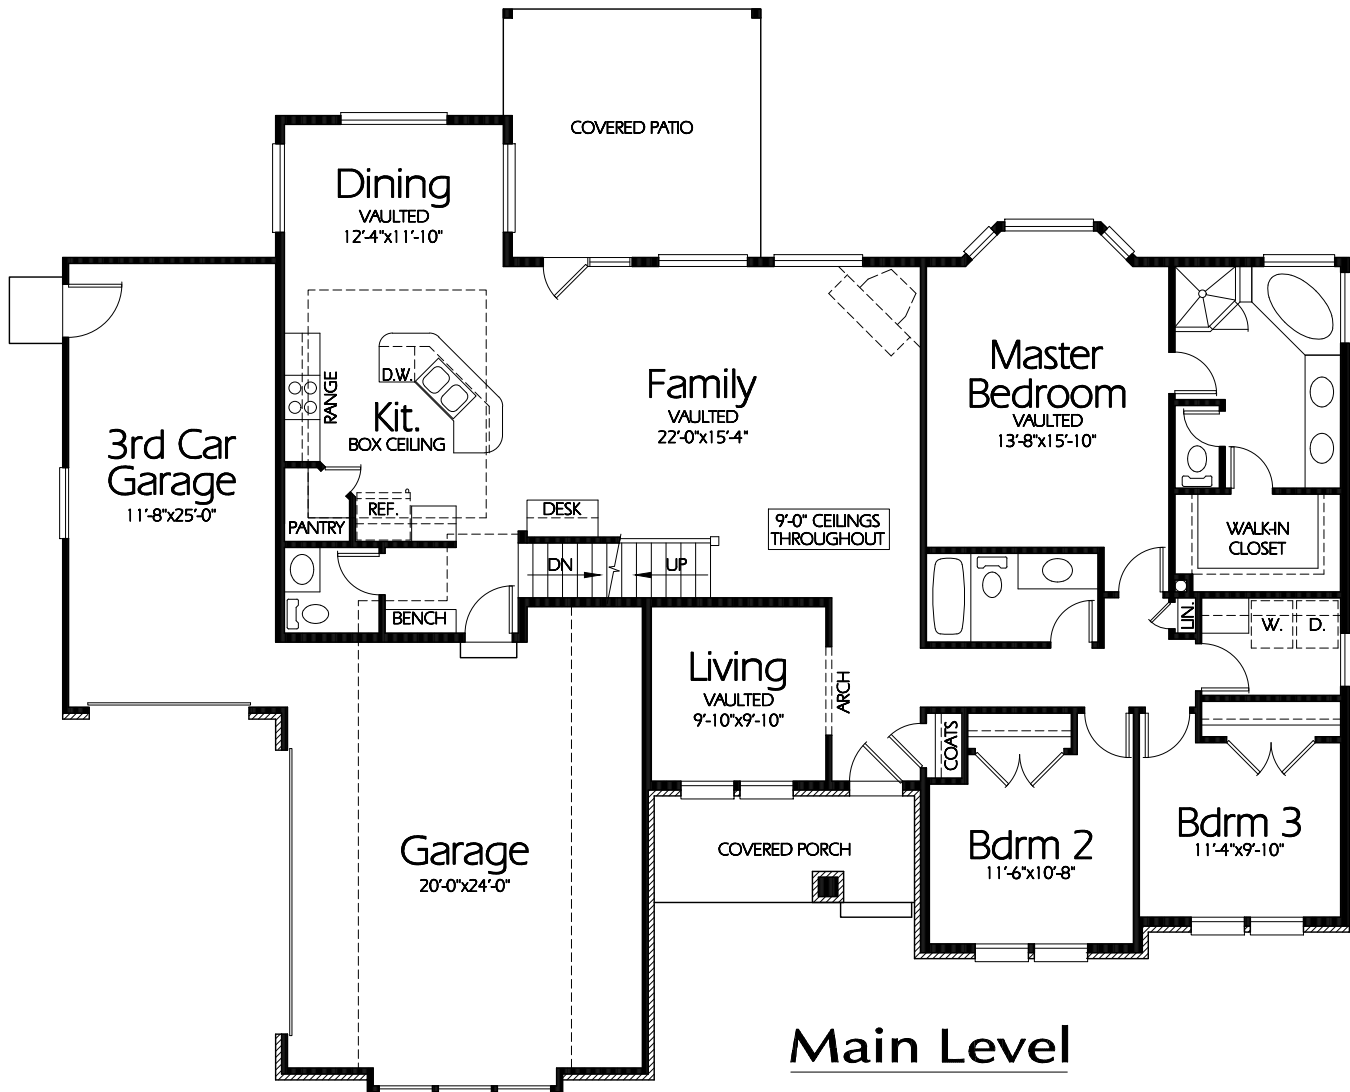

R-1972C

Main Level

Plan R-1972c

Overall Dimensions 72'-6" x 55'-4"
 1973 Finished Sq. Feet
 Room Sizes Shown Are Approximate

*Hearthstone
 Home Design*

94 North 100 West - Bountiful, Utah 84010
 Phone: (801) 298-2505