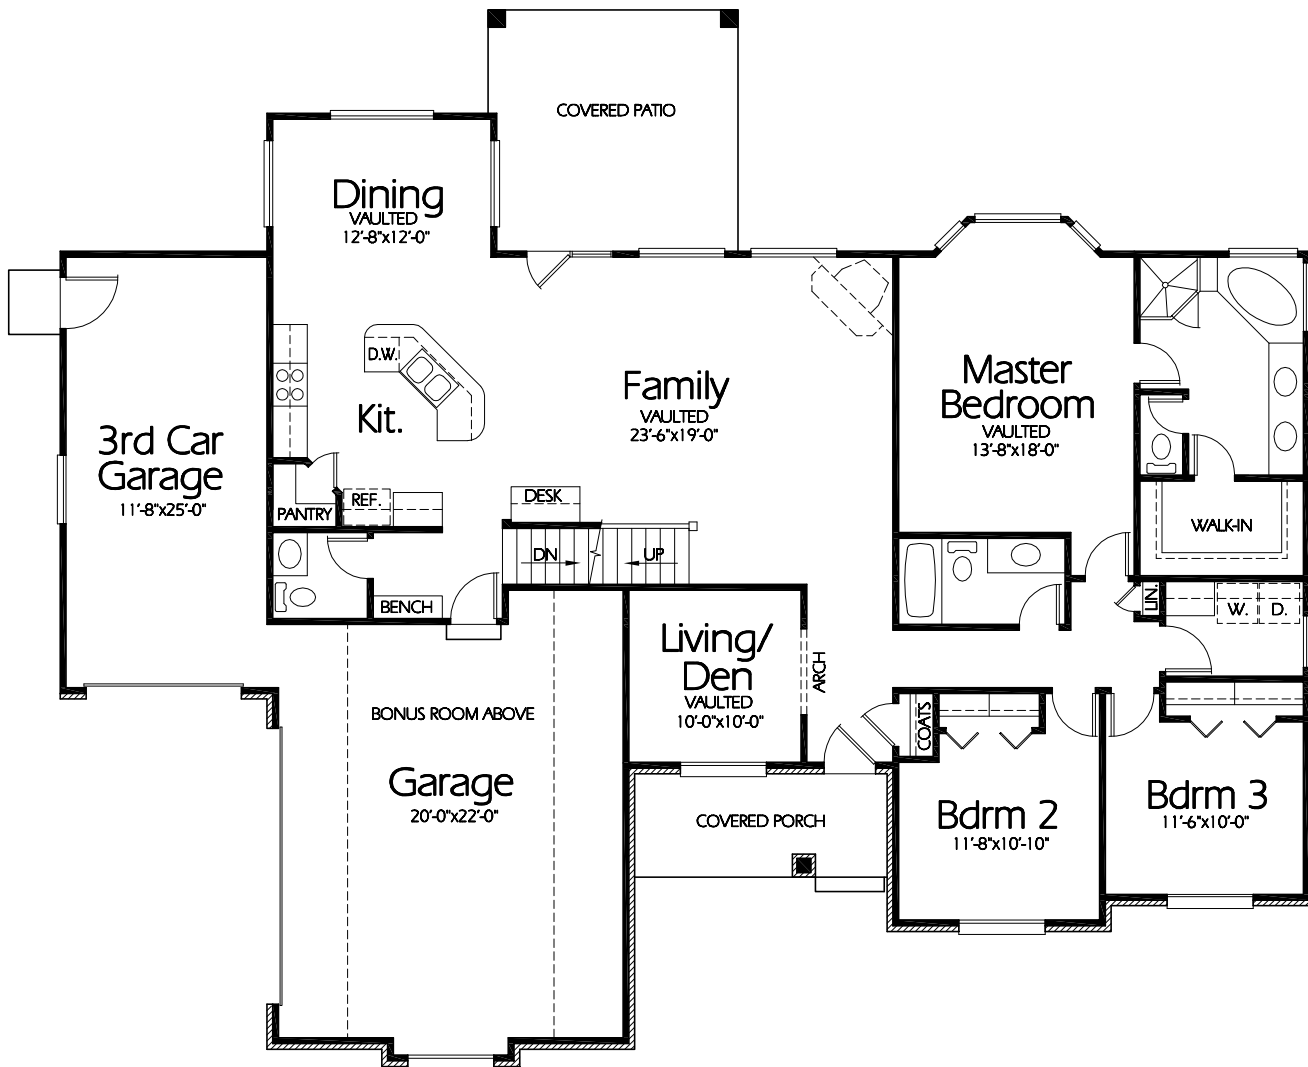

R-1972b

Main Level

Plan R-1972b

Overall Dimensions 72'-6" x 55'-4"
 1972 Finished Sq. Feet
 Room Sizes Shown Are Approximate

Hearthstone
 Home Design
 94 North 100 West - Bountiful, Utah 84010
 Phone: (801) 298-2505 - Fax: (801) 298-3077
 www.hearthstonedesign.com