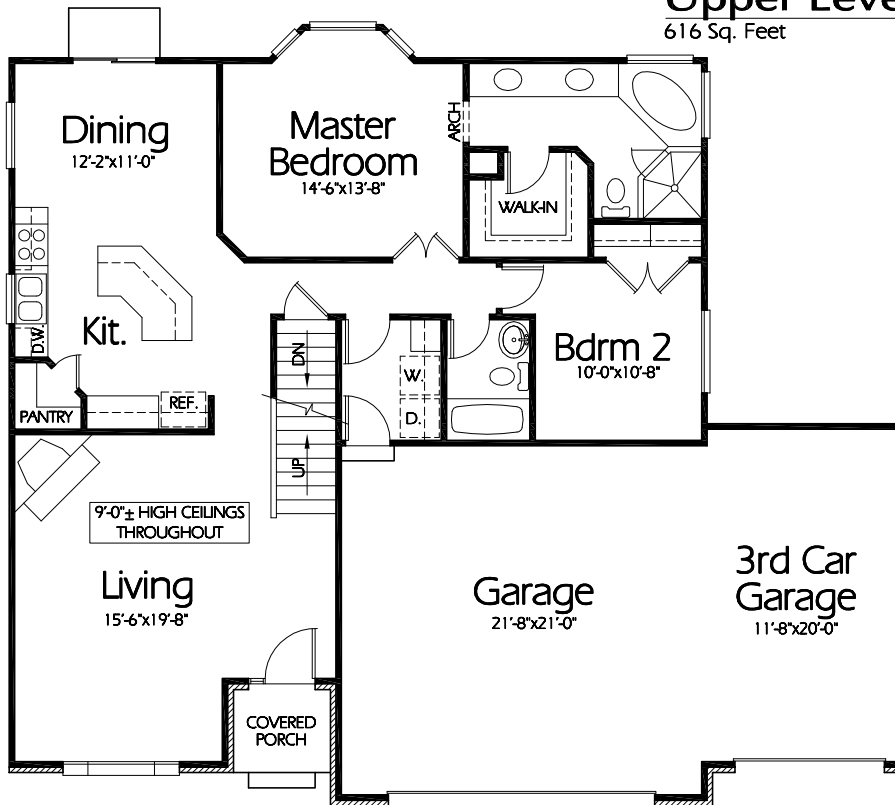

Upper Level
616 Sq. Feet

Main Level
1355 Sq. Feet

Plan R-1971a

Overall Dimensions 54'-0" x 45'-0"
1971 Finished Sq. Feet
Room Sizes Shown Are Approximate

Hearthstone
Home Design
94 North 100 West - Bountiful, Utah 84010
Phone: (801) 298-2505 - Fax: (801) 298-3077
www.hearthstonedesign.com