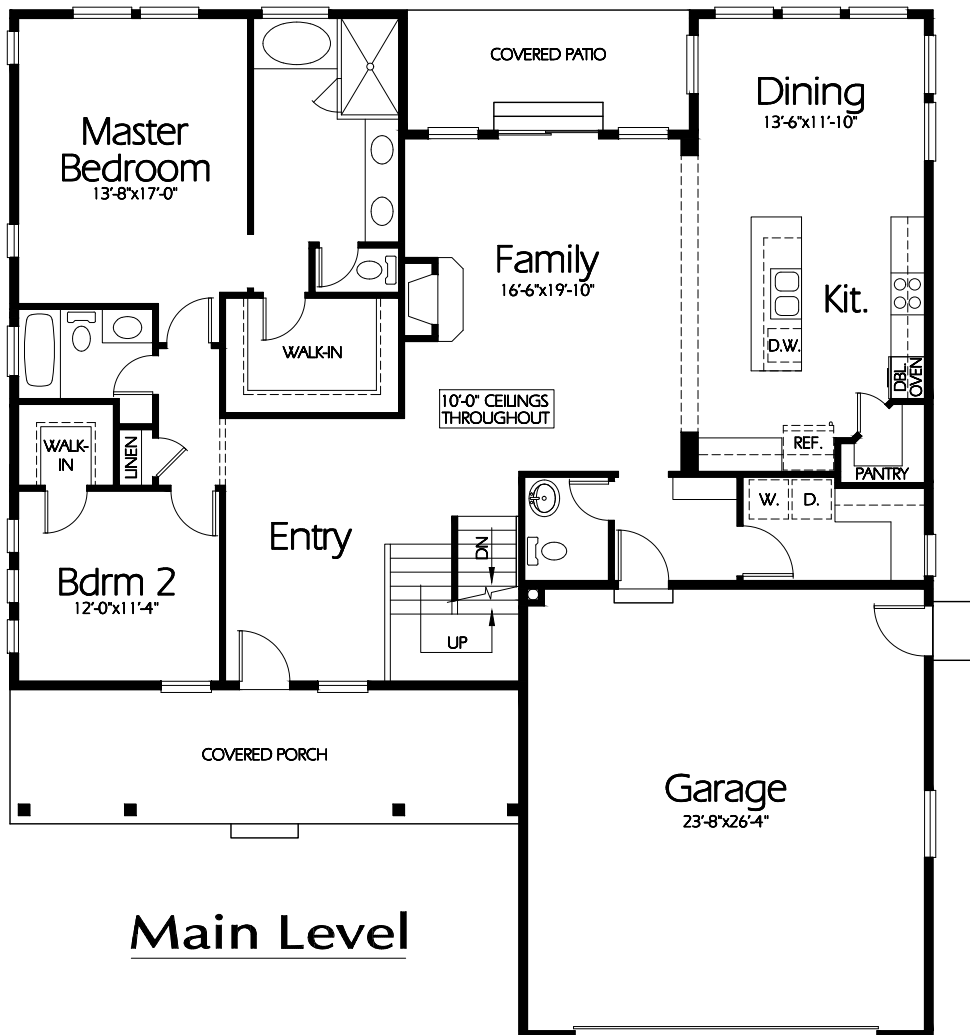

Front Elevation

Main Level

Plan R-1962a

Overall Dimensions 55'-0"x61'-4"
1962 Finished Sq. Feet
Room Sizes Shown Are Approximate

*Hearthstone
Home Design*

94 North 100 West - Bountiful, Utah 84010
Phone: (801) 298-2505
www.hearthstonedesign.com