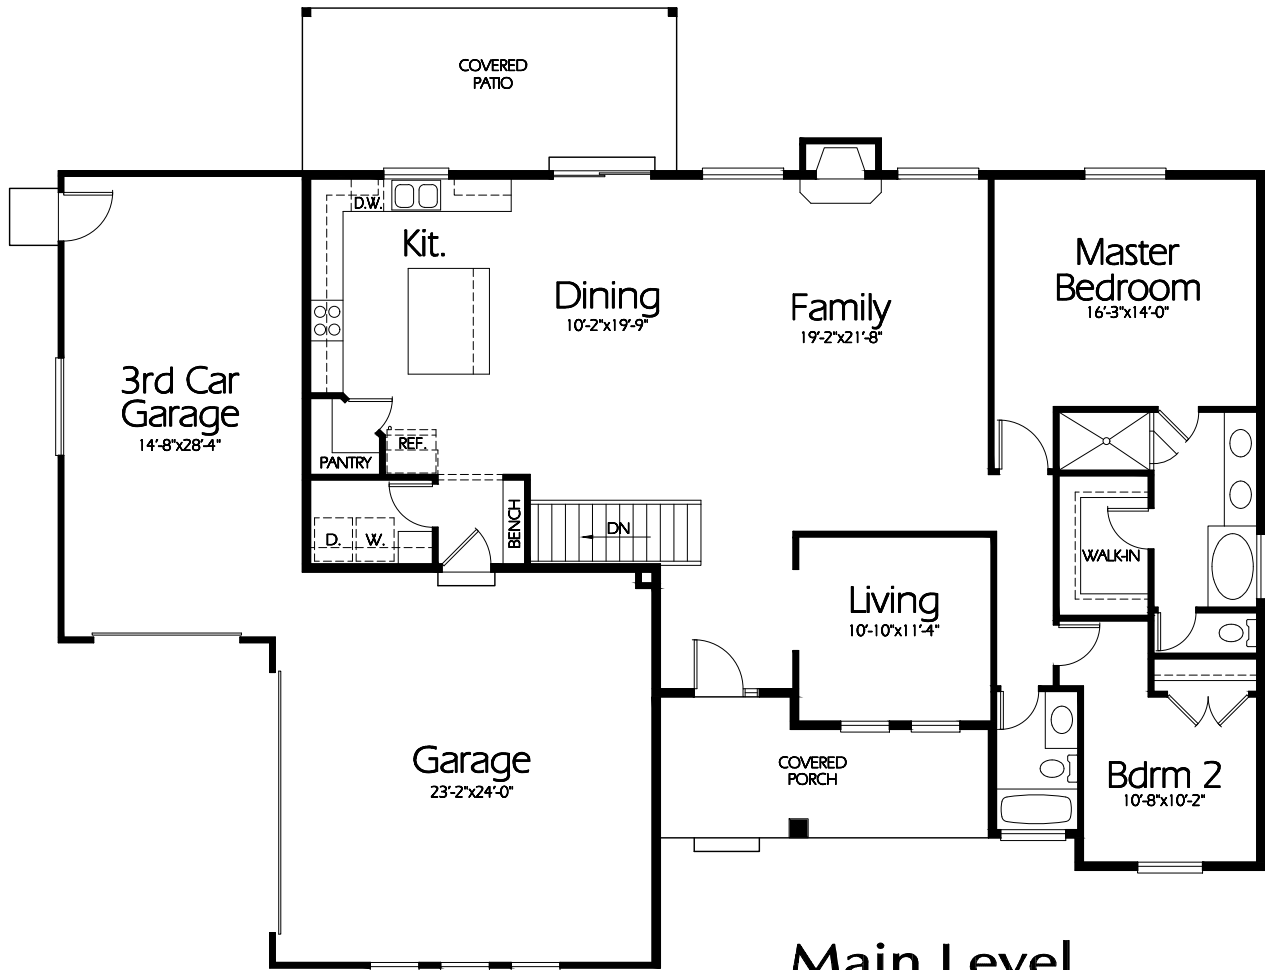

Front Elevation

Main Level

Plan R-1943a

Overall Dimensions 74'-2"x59'-0"
1943 Finished Sq. Feet
Room Sizes Shown Are Approximate

*Hearthstone
Home Design*

94 North 100 West - Bountiful, Utah 84010
Phone: (801) 298-2505
www.hearthstonedesign.com
info@hearthstonedesign.com