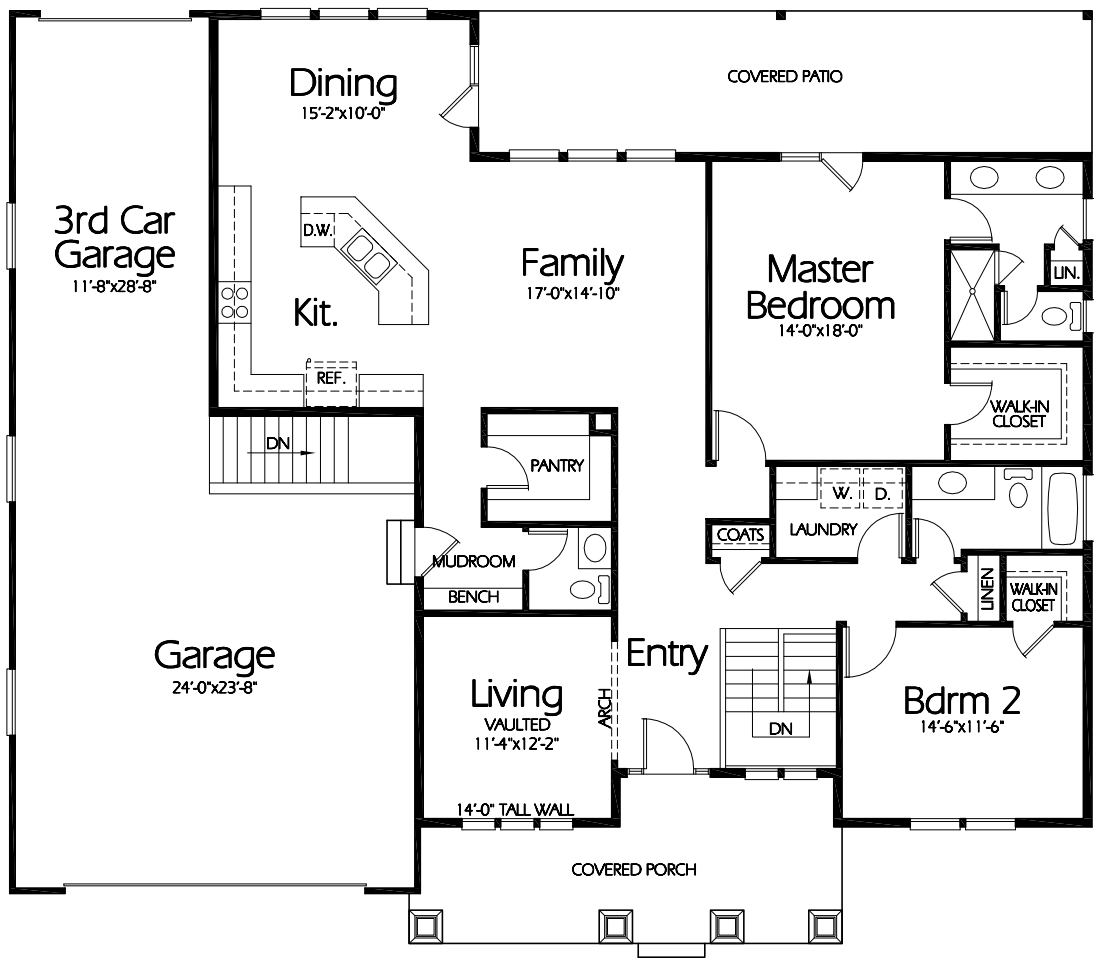

Front Elevation

Main Level

Plan R-1941a

Overall Dimensions 65'-0"x56'-0"
 1941 Finished Sq. Feet
 Room Sizes Shown Are Approximate

Hearthstone
 Home Design

94 North 100 West - Bountiful, Utah 84010
 Phone: (801) 298-2505 - Fax: (801) 298-3077
 www.hearthstonedesign.com