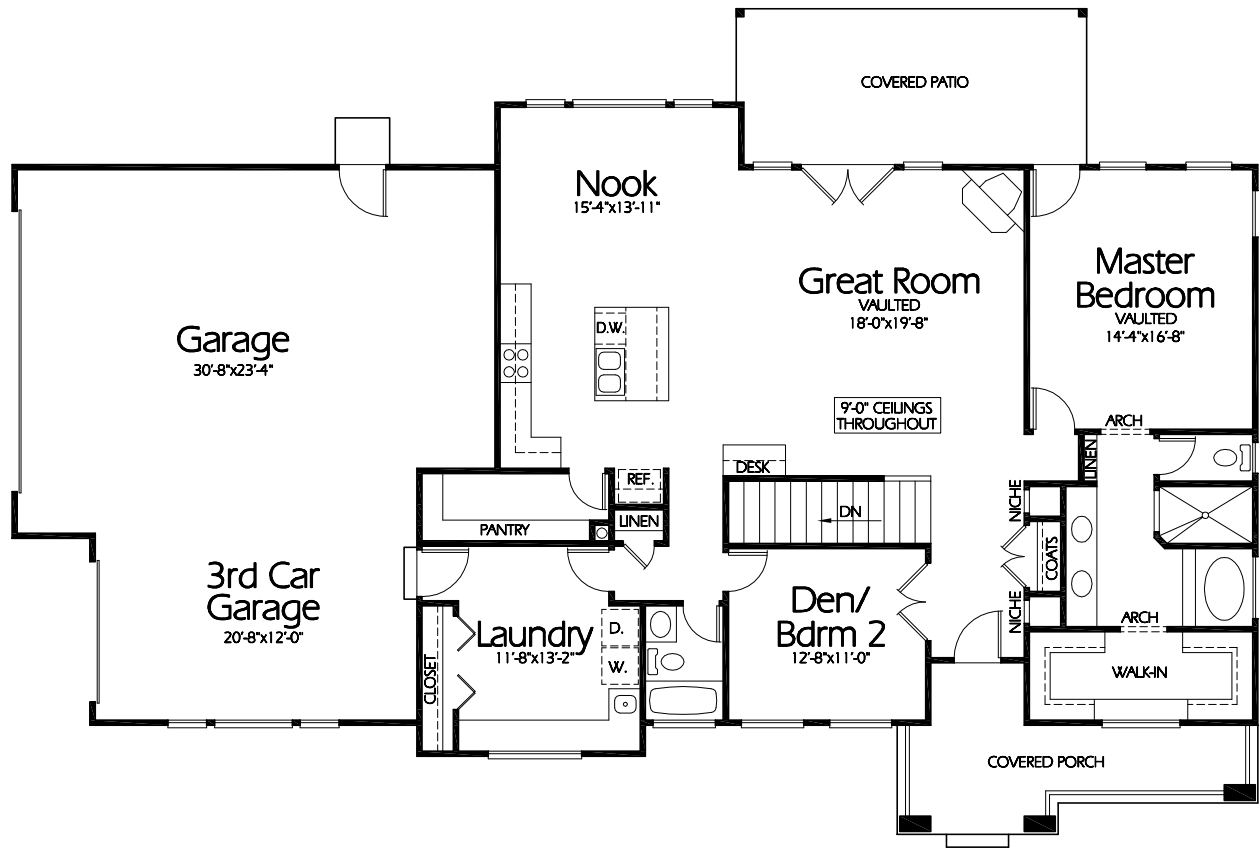

Front Elevation

Main Level

Plan R-1917a

Overall Dimensions 80'-0" x 47'-0"
1917 Finished Sq. Feet
Room Sizes Shown Are Approximate

*Hearthstone
Home Design*

94 North 100 West - Bountiful, Utah 84010
Phone: (801) 298-2505 - Fax: (801) 298-3077
www.hearthstonedesign.com