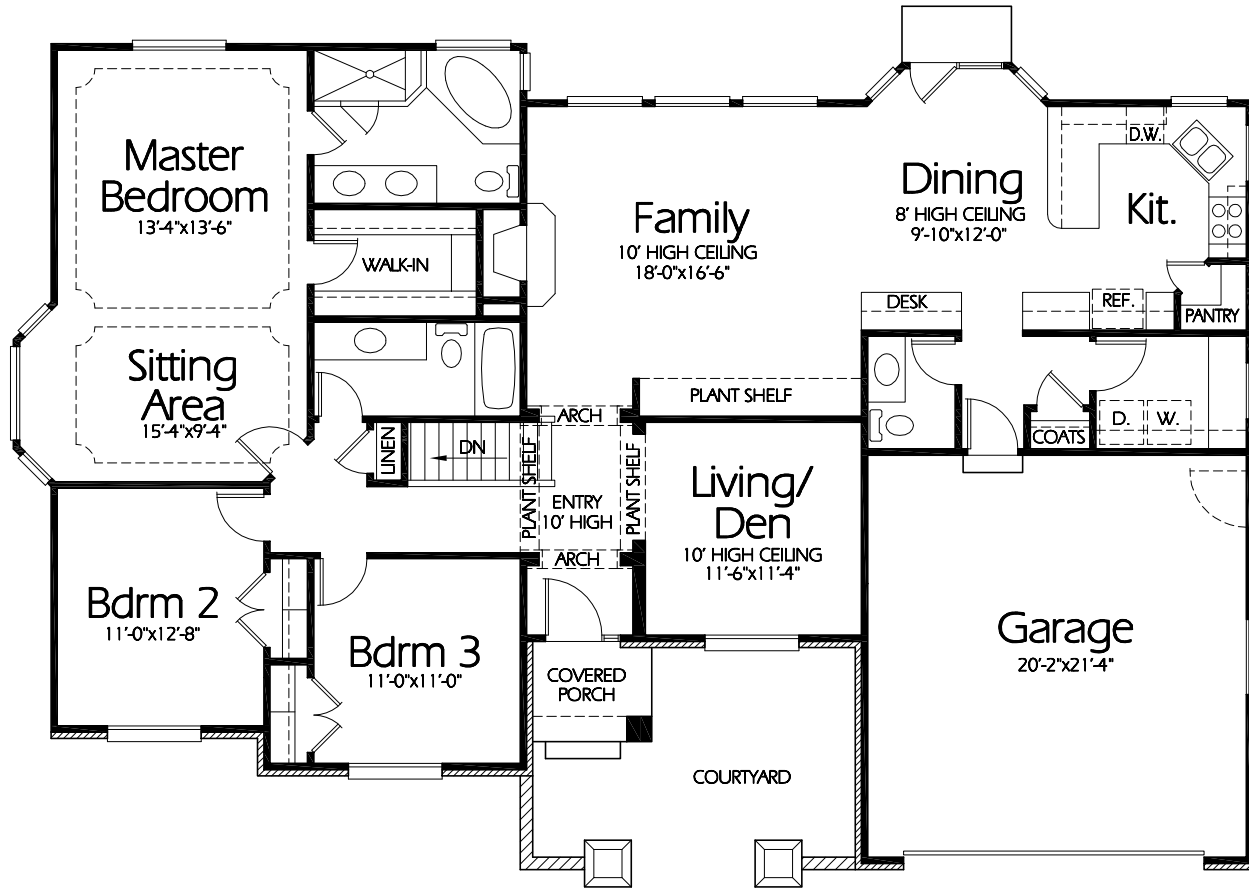

Front Elevation

Main Level

Plan R-1916a

Overall Dimensions 66'-0" x 44'-0"
 1916 Finished Sq. Feet
 Room Sizes Shown Are Approximate

Hearthstone
 Home Design
 94 North 100 West - Bountiful, Utah 84010
 Phone: (801) 298-2505 - Fax: (801) 298-3077
 www.hearthstonehomedestgn.com