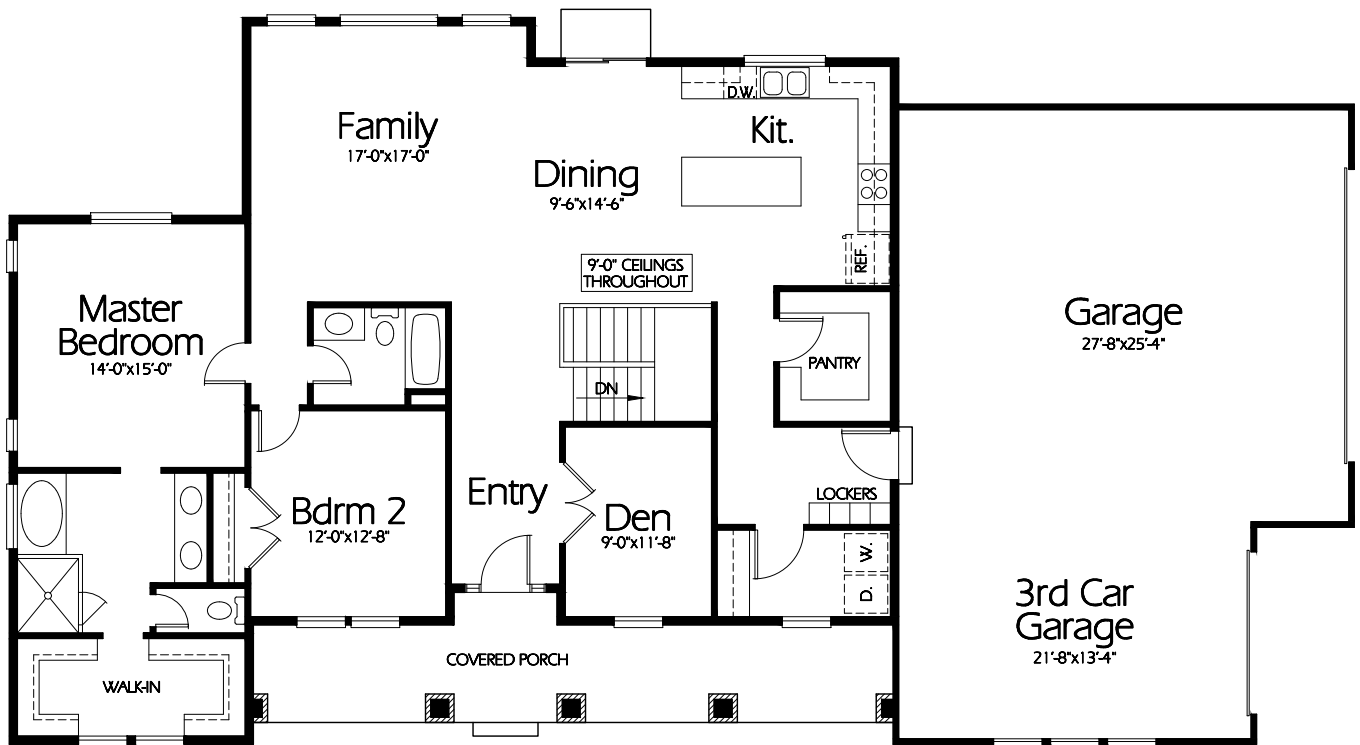

Front Elevation

Main Level

Plan R-1908a

Overall Dimensions 82'-8" x 44'-8"
 1908 Finished Sq. Feet
 Room Sizes Shown Are Approximate

*Hearthstone
 Home Design*

94 North 100 West - Bountiful, Utah 84010
 Phone: (801) 298-2505
www.hearthstonedesign.com
info@hearthstonedesign.com