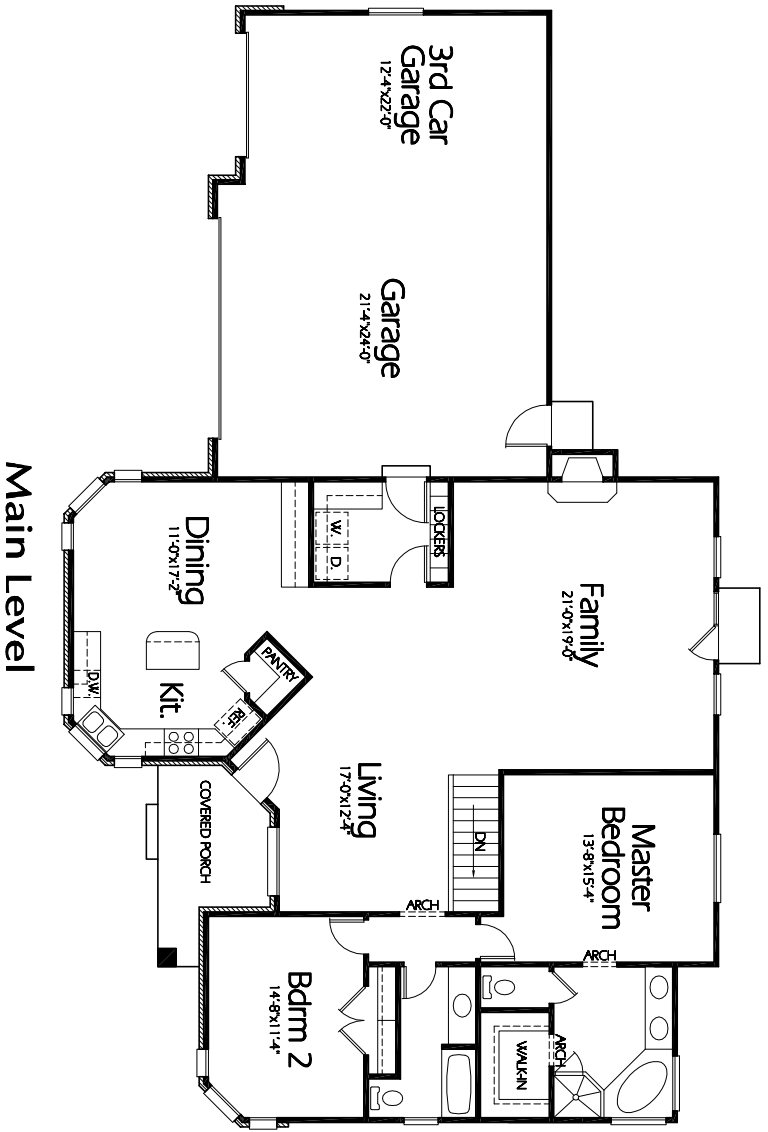

R-1896a

Front Elevation

Main Level

Plan R-1896a

Overall Dimensions 81'-8"x47'-8"
 1896 Finished Sq. Feet
 Room Sizes Shown Are Approximate

Heartystone
Home Design
 94 North 100 West - Bountiful, Utah 84010
 Phone: (801) 298-2505 - Fax: (801) 298-3077
 www.heartstonedesign.com