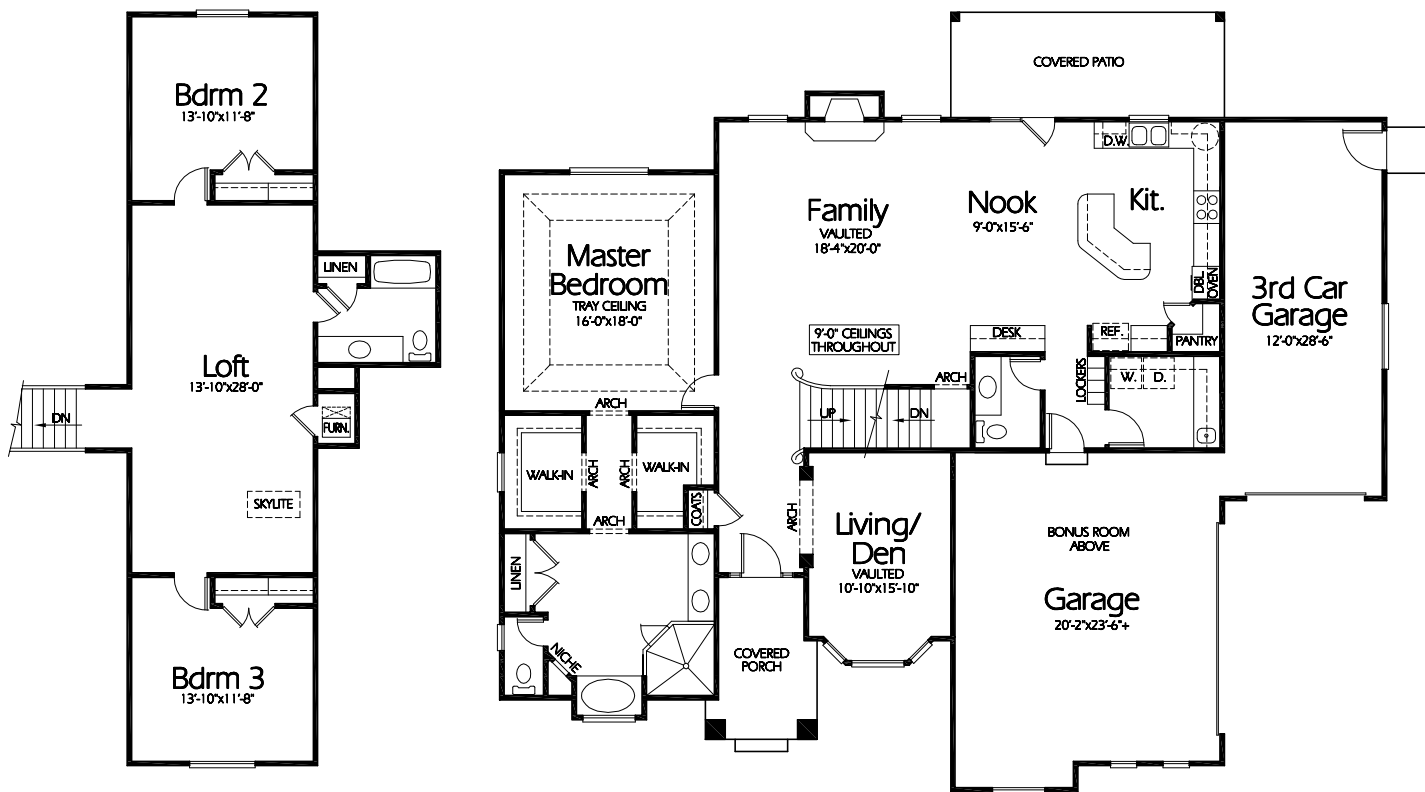

**Front Elevation**

**Bonus Room**  
938± S.F.

**Main Level**  
1894 S.F.

**Plan R-1894a**

9' Ceilings Throughout  
Overall Dimensions 67'-6" x 59'-4"  
1894 Finished Sq. Feet  
Room Sizes Shown Are Approximate