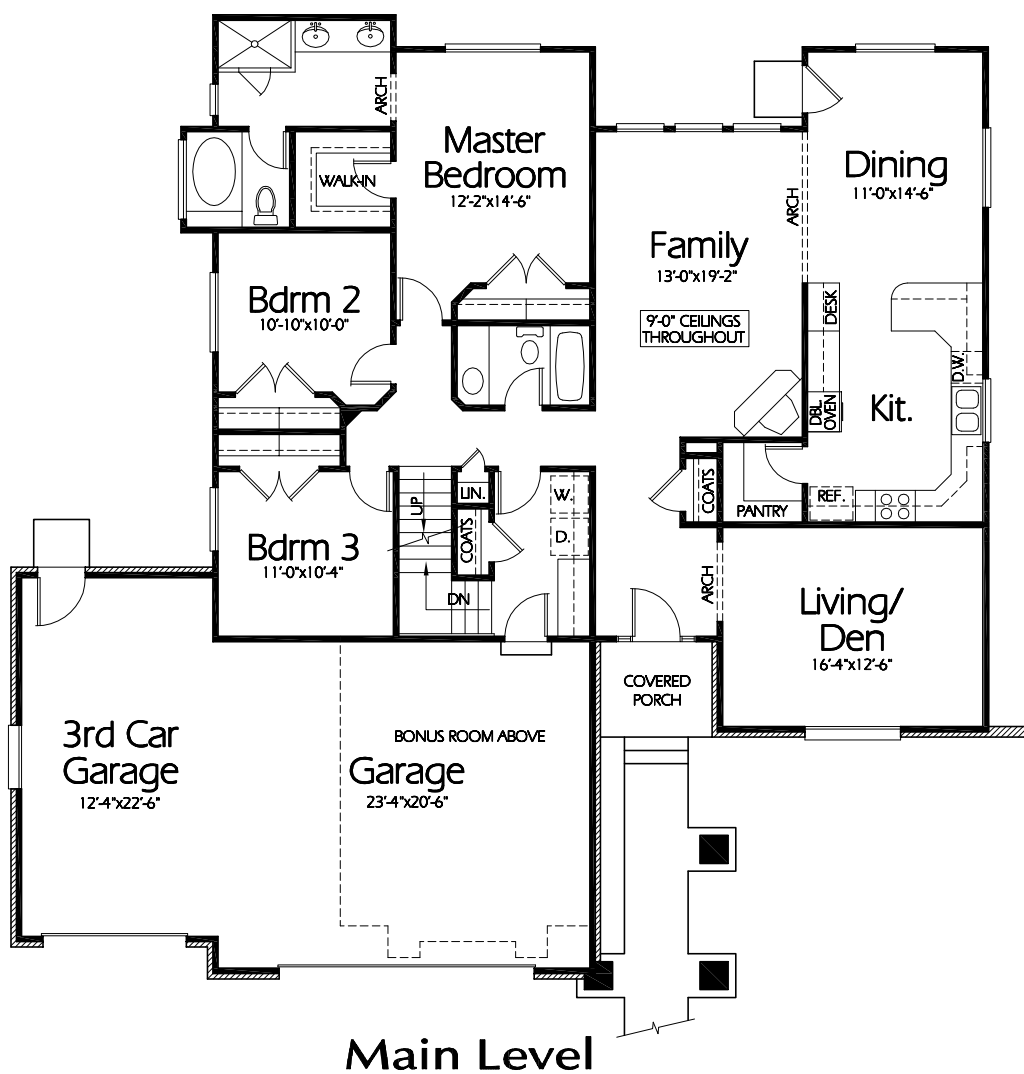

R-1888b

Plan R-1888b

9' High ceilings throughout

Overall Dimensions 61'-4" x 61'-2"

1888 Finished Sq. Feet

Room Sizes Shown Are Approximate

Hearthstone
Home Design

94 North 100 West - Bountiful, Utah 84010
Phone: (801) 298-2505 - Fax: (801) 298-3077
www.hearthstonedesign.com