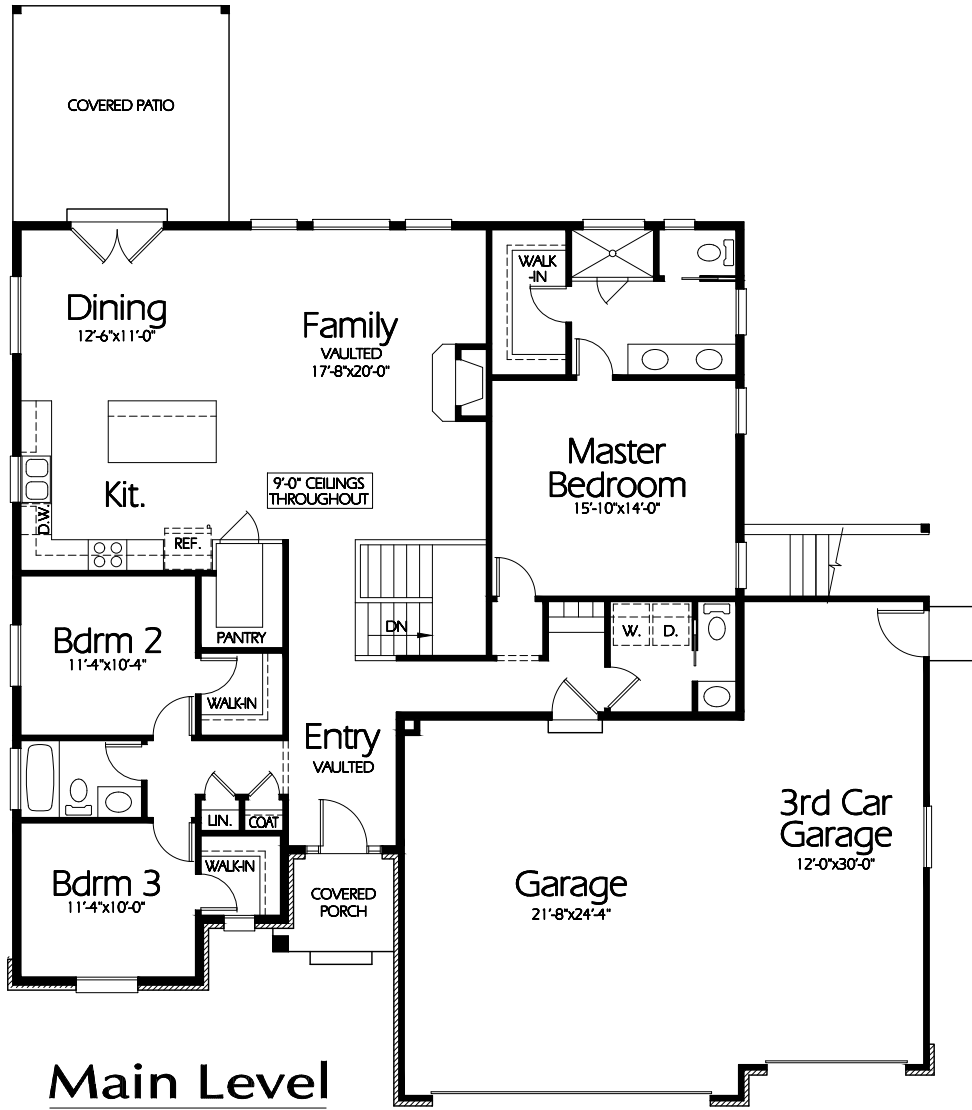

Front Elevation

Main Level

**Plan R-1887c**

Overall Dimensions 60'-0" x 71'-3"  
 1887 Finished Sq. Feet  
 Room Sizes Shown Are Approximate

*Hearthstone*  
*Home Design*  
 94 North 100 West - Bountiful, Utah 84010  
 Phone: (801) 298-2505  
[www.hearthstonedesign.com](http://www.hearthstonedesign.com)  
[info@hearthstonedesign.com](mailto:info@hearthstonedesign.com)