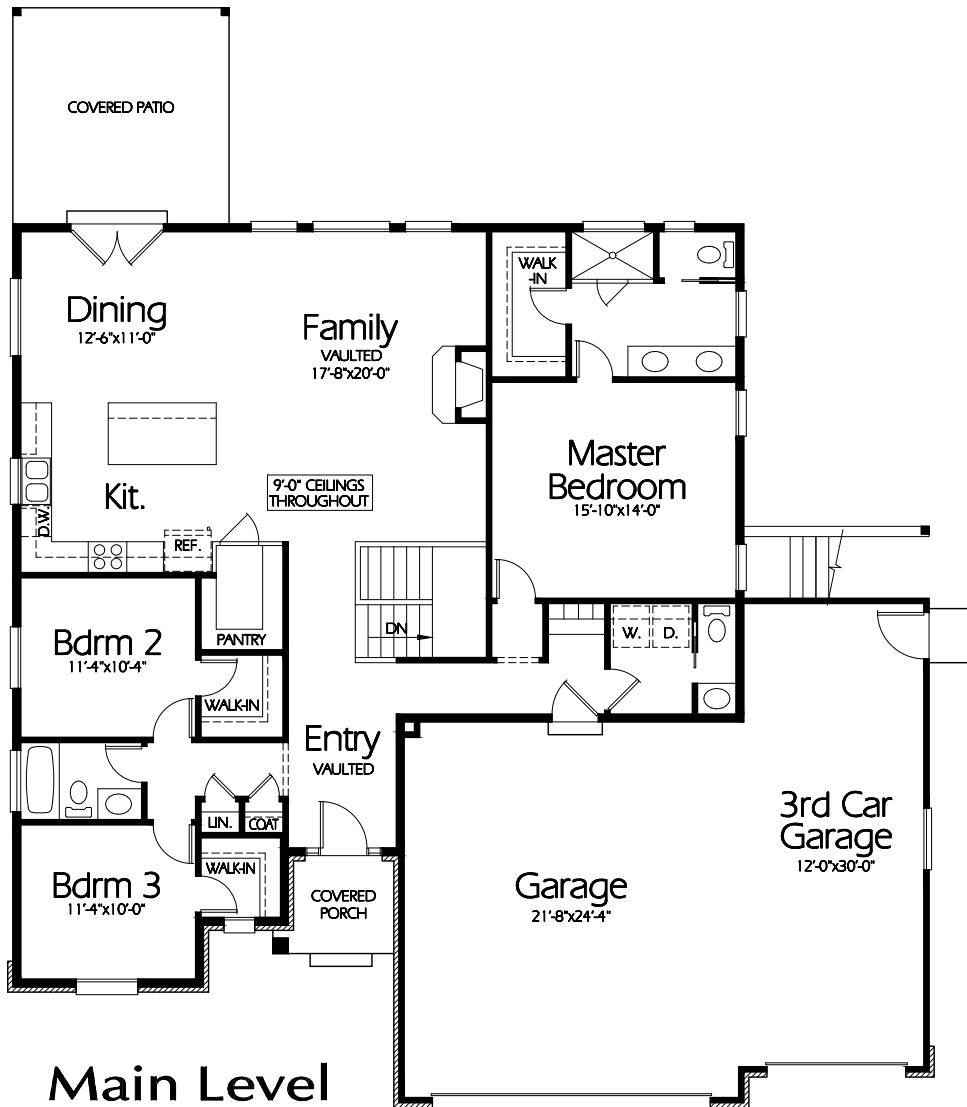

Front Elevation

Plan R-1887b

Overall Dimensions 60'-0" x 71'-3"
1887 Finished Sq. Feet
Room Sizes Shown Are Approximate

*Hearthstone
Home Design*

94 North 100 West - Bountiful, Utah 84010
Phone: (801) 298-2505