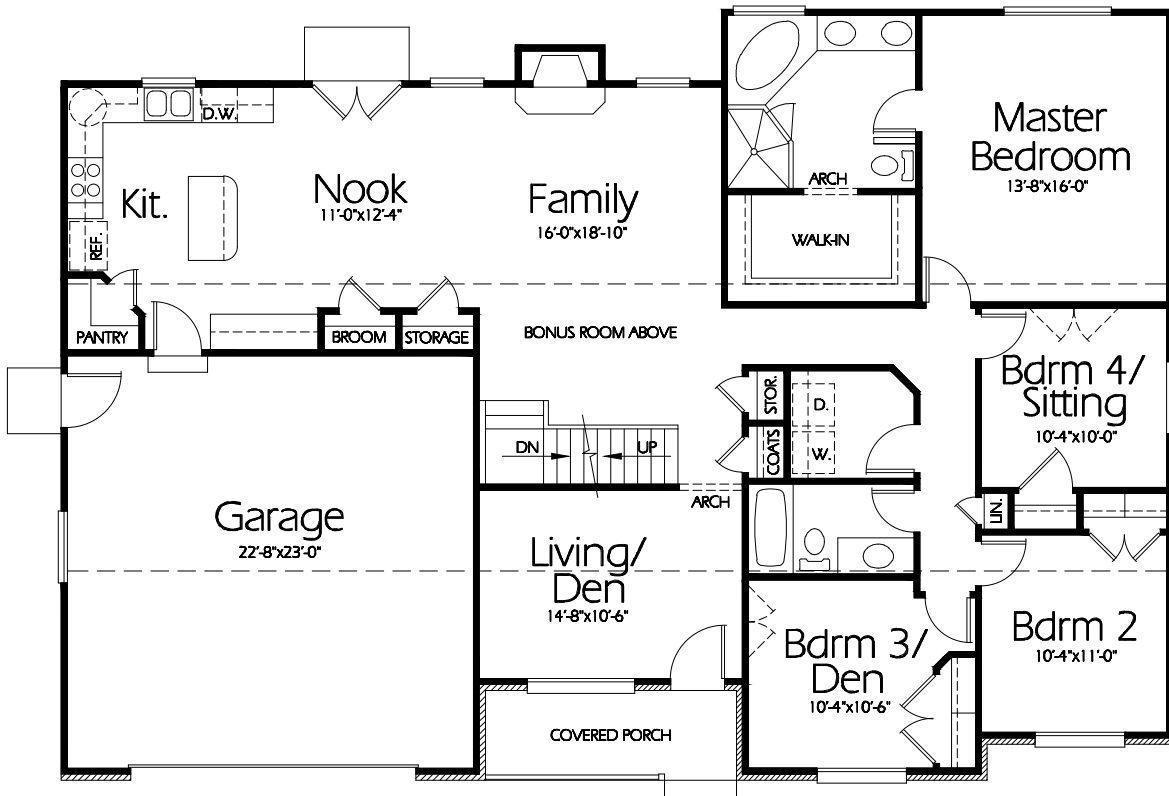

Front Elevation

Main Level

Plan R-1879b

Overall Dimensions 62'-0" x 43'-0"
1879 Finished Sq. Feet
Room Sizes Shown Are Approximate

*Hearthstone
Home Design*

94 North 100 West - Bountiful, Utah 84010
Phone: (801) 298-2505
www.hearthstonedesign.com
info@hearthstonedesign.com