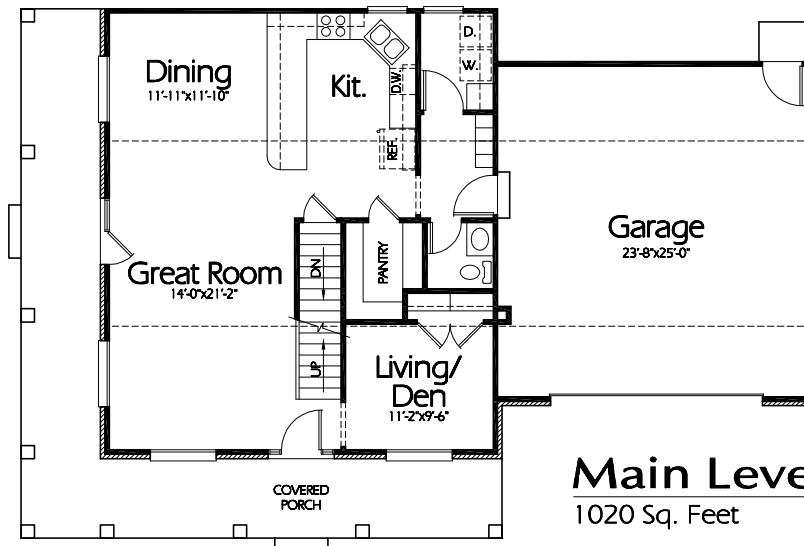

Front Elevation

Upper Level

849 Sq. Feet

Main Level

1020 Sq. Feet

Plan R-1868a

Overall Dimensions 60'-0" x 40'-0"
1868 Finished Sq. Feet
Room Sizes Shown Are Approximate

*Hearthstone
Home Design*