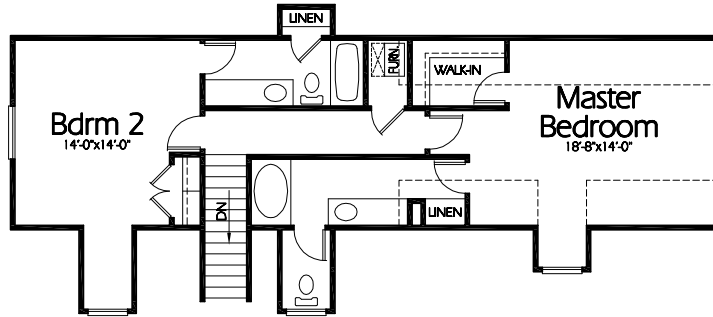

Front Elevation

Upper Level

849 Sq. Feet

Main Level

1020 Sq. Feet

Plan R-1868a

Overall Dimensions 60'-0" x 40'-0"
1868 Finished Sq. Feet
Room Sizes Shown Are Approximate

*Hearthstone
Home Design*