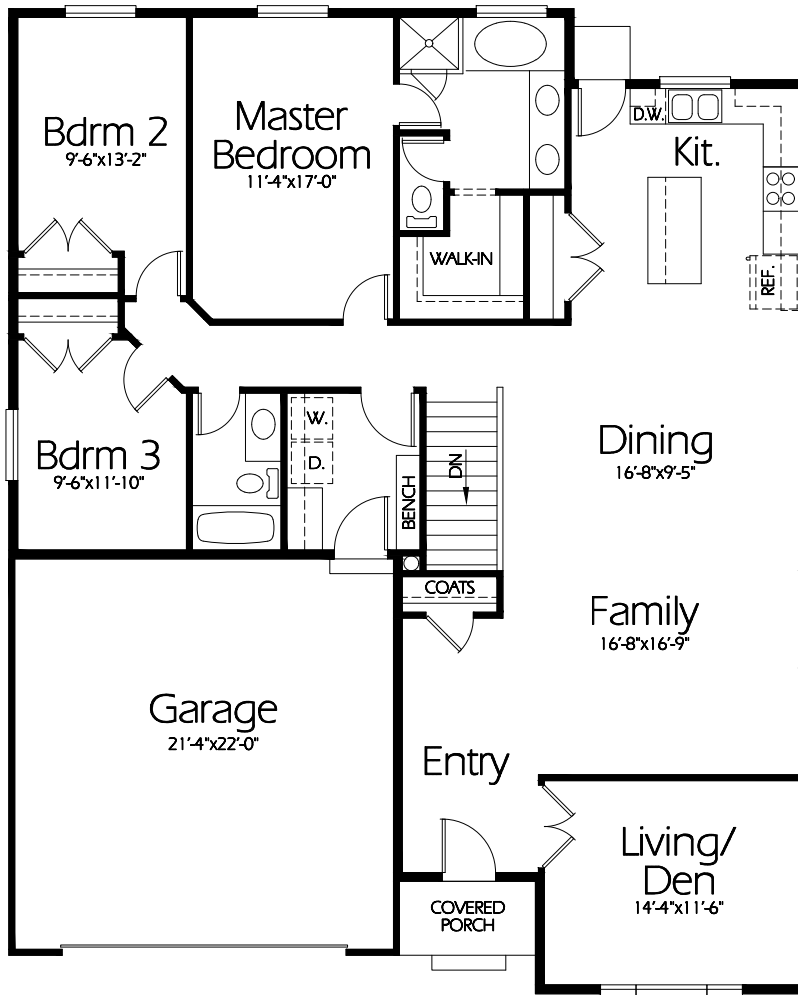

Front Elevation

Main Level

Plan R-1862a

Overall Dimensions 45'-0"x55'-6"
1863 Finished Sq. Feet
Room Sizes Shown Are Approximate

*Hearthstone
Home Design*

94 North 100 West - Bountiful, Utah 84010
Phone: (801) 298-2505