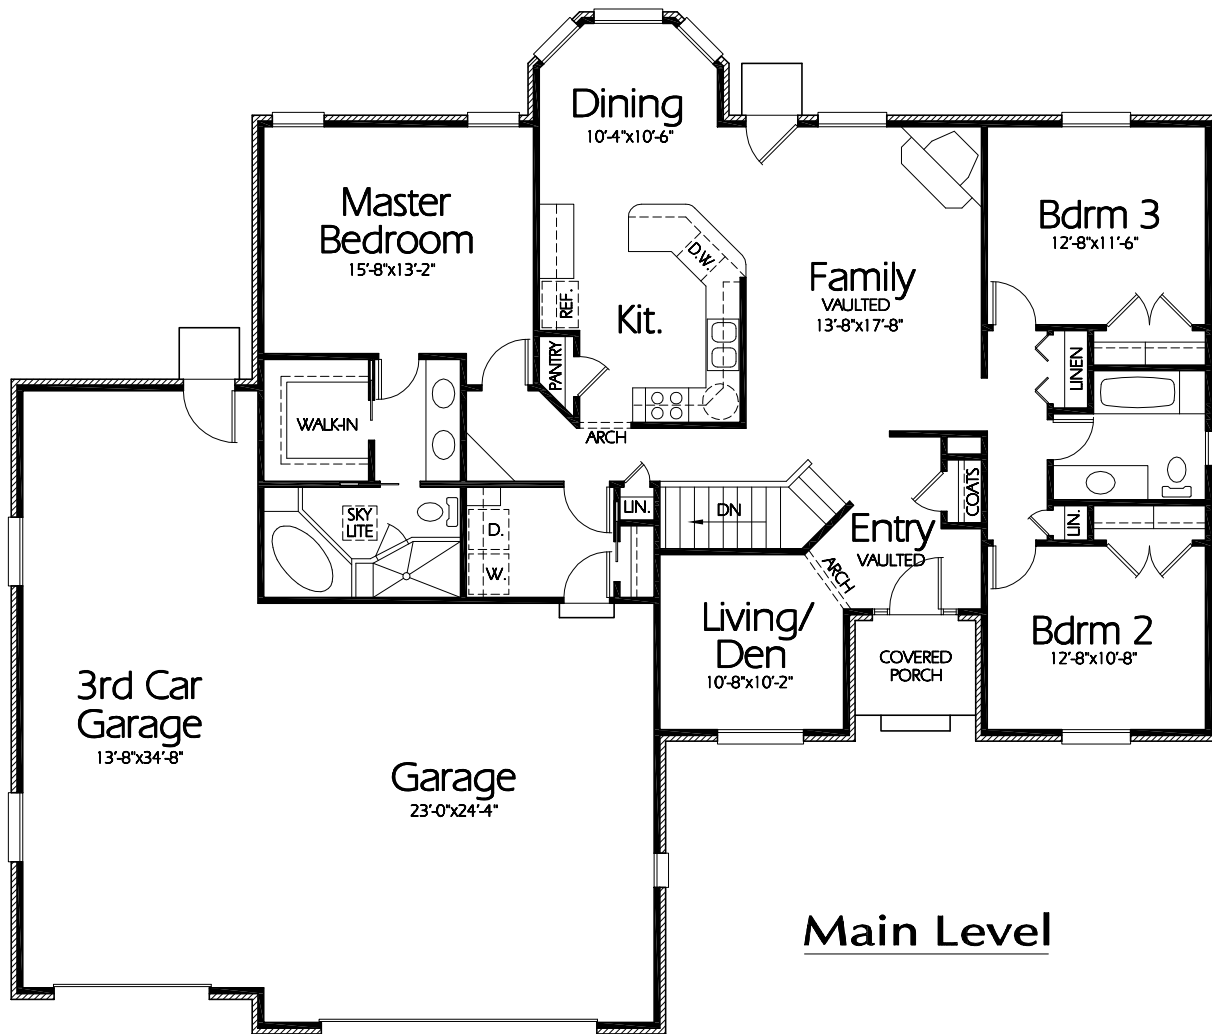

R-1858a

Main Level

Plan R-1858a

Overall Dimensions 70'-0" x 59'-4"
 1858 Finished Sq. Feet
 Room Sizes Shown Are Approximate

Hearthstone
 Home Design
 94 North 100 West - Bountiful, Utah 84010
 Phone: (801) 298-2505 - Fax: (801) 298-3077
 www.hearthstonedesign.com