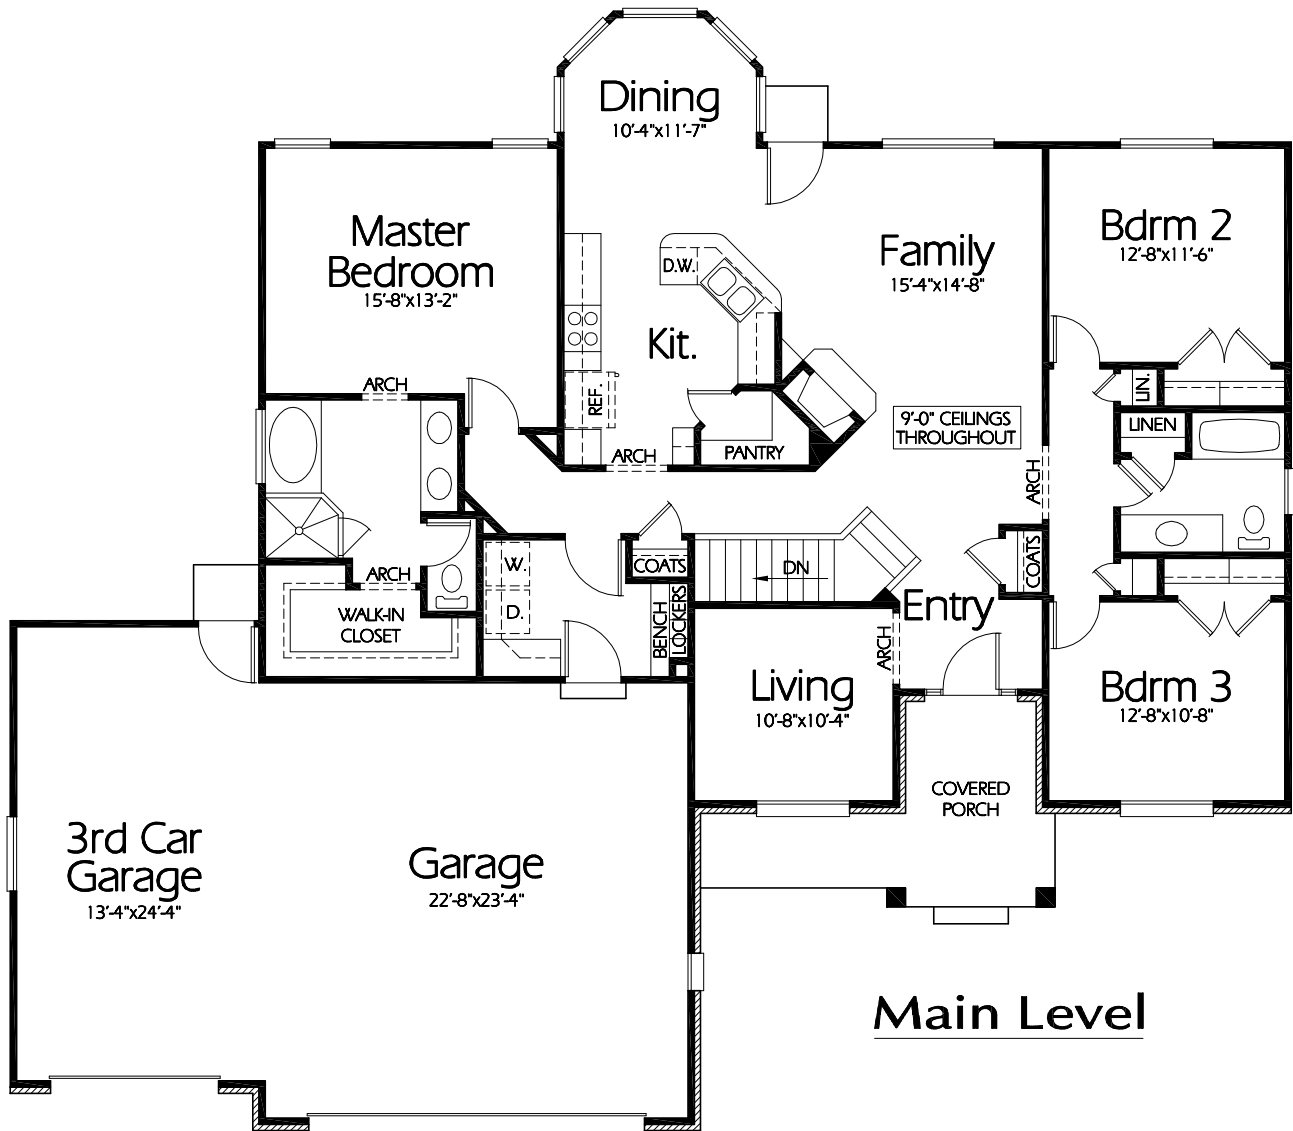

Front Elevation

Main Level

Plan R-1857a

Overall Dimensions 68'-8" x 60'-0"
1857 Finished Sq. Feet
Room Sizes Shown Are Approximate

*Hearthstone
Home Design*

94 North 100 West - Bountiful, Utah 84010
Phone: (801) 298-2505 - Fax: (801) 298-3077
www.hearthstonedesign.com