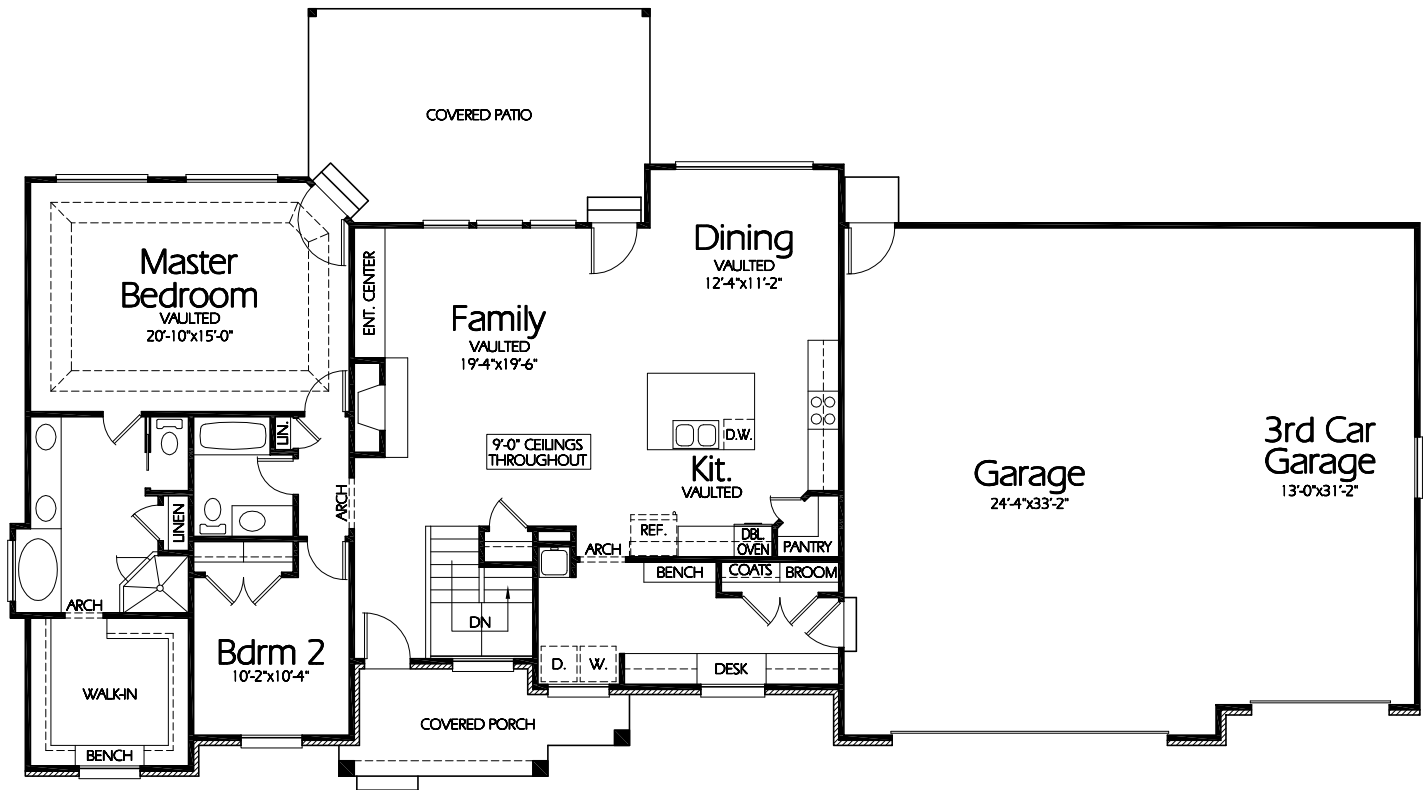

Front Elevation

Main Level

Plan R-1843a

Overall Dimensions 92'-2"x50'-2"
1843 Finished Sq. Feet
Room Sizes Shown Are Approximate

*Hearthstone
Home Design*

94 North 100 West - Bountiful, Utah 84010
Phone: (801) 298-2505 - Fax: (801) 298-3077
www.hearthstonedesign.com