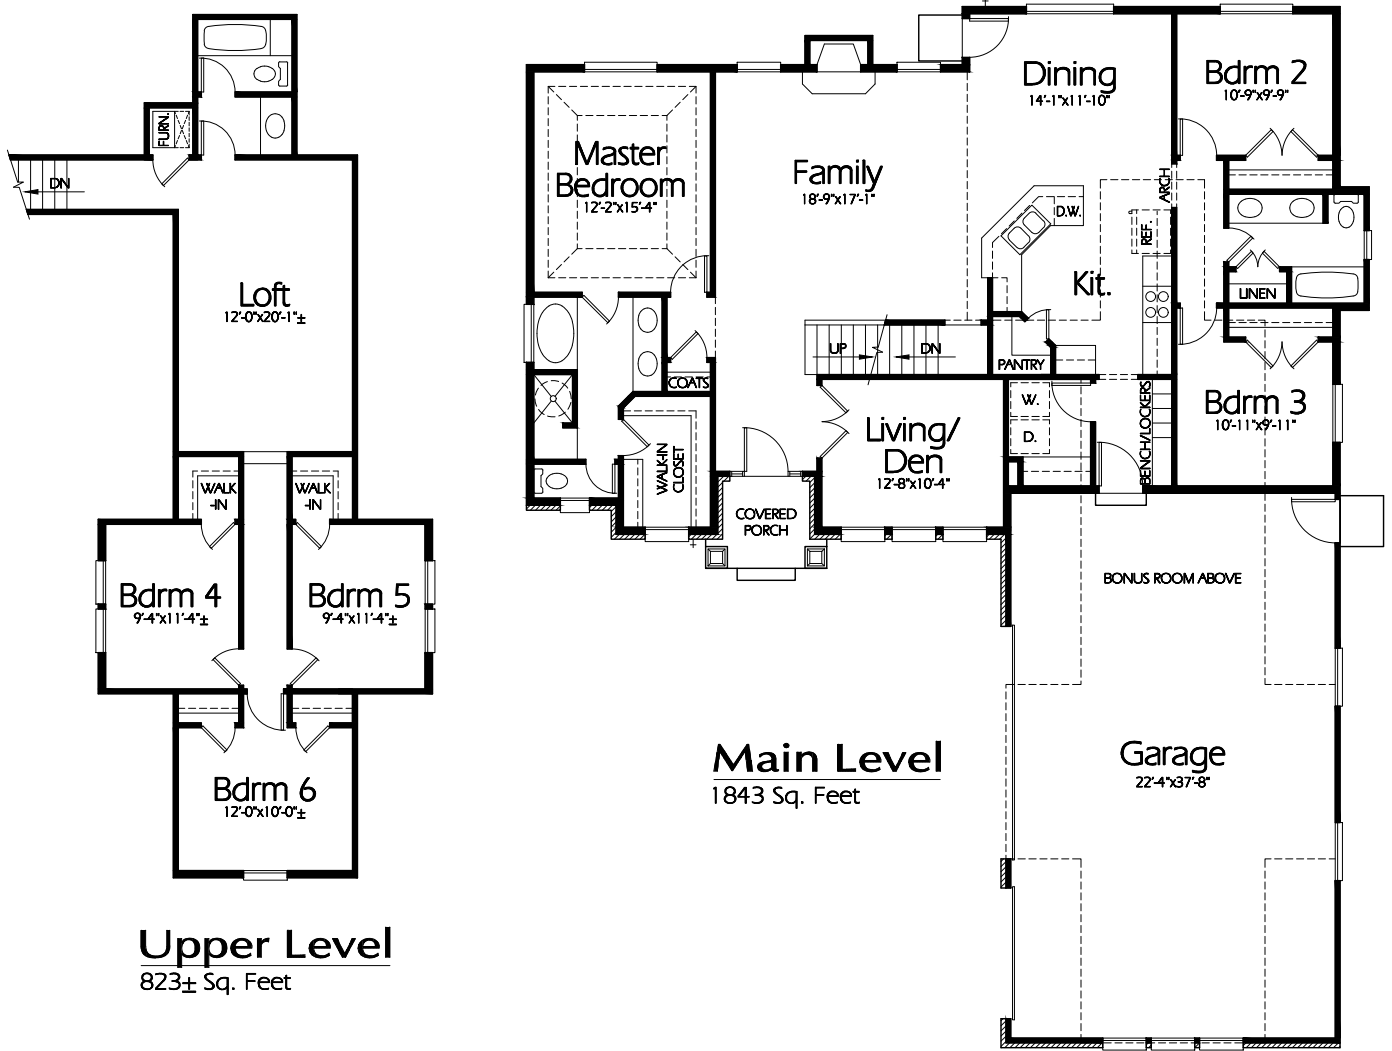

Front Elevation

Upper Level
823± Sq. Feet

Main Level
1843 Sq. Feet

Plan R-1832a

Overall Dimensions 58'-0" x 71'-8"
1843 Finished Sq. Feet
Room Sizes Shown Are Approximate

*Hearthstone
Home Design*

94 North 100 West - Bountiful, Utah 84010
Phone: (801) 298-2505
www.hearthstonedesign.com
info@hearthstonedesign.com