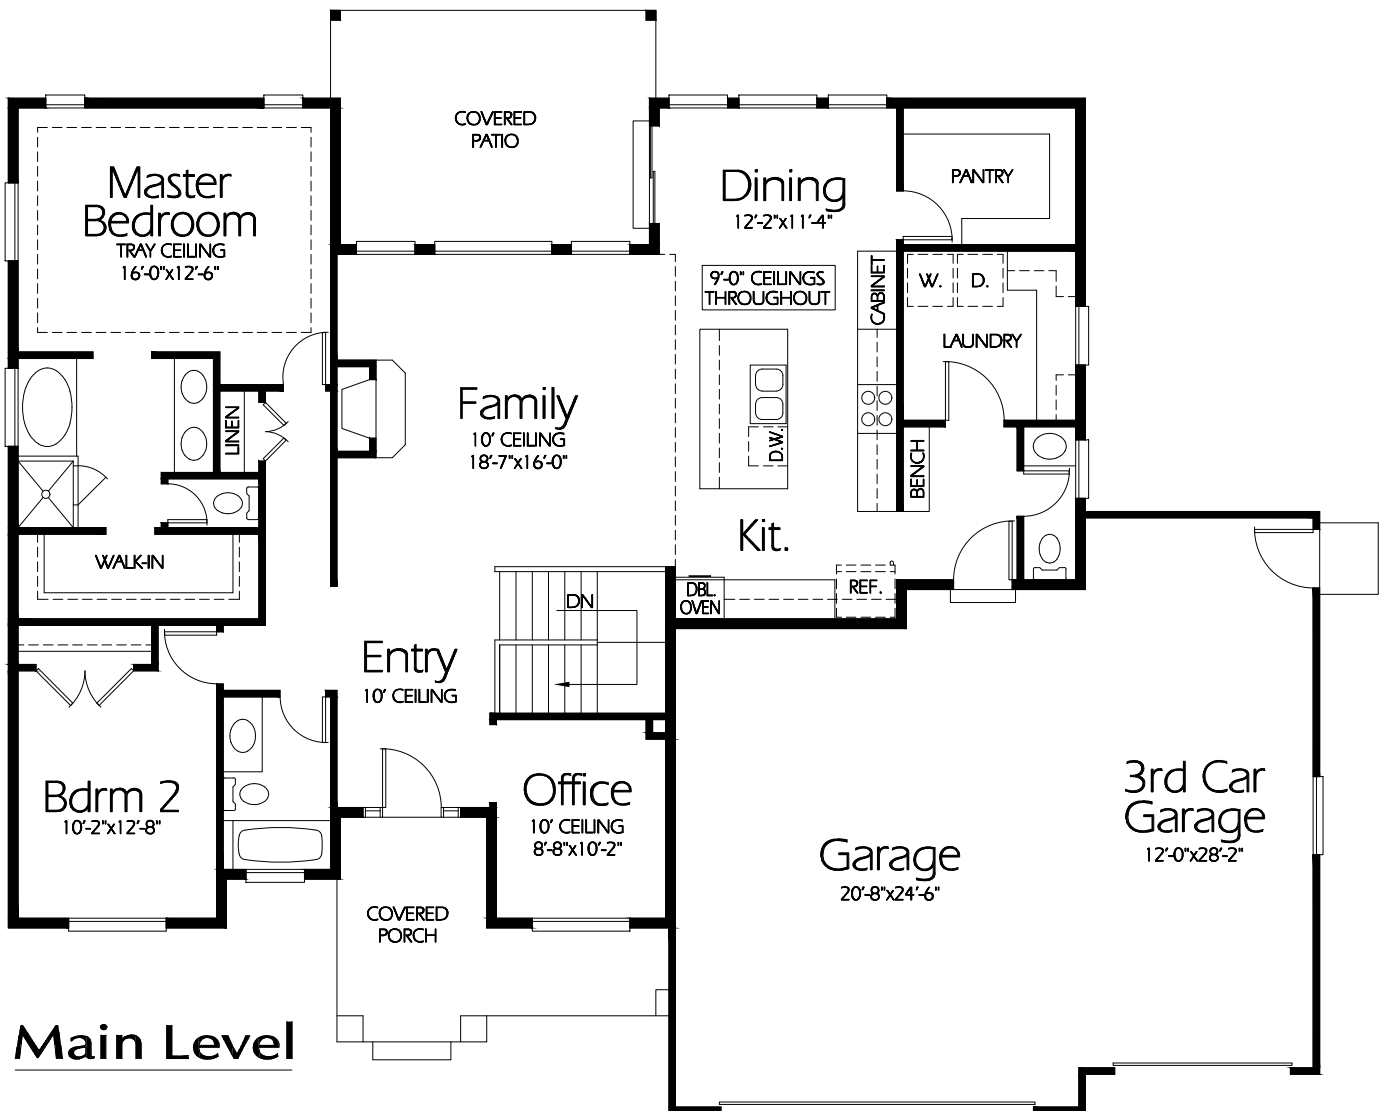

Front Elevation

Main Level

Plan R-1828b

Overall Dimensions 67'-2" x 56'-6"
1828 Finished Sq. Feet
Room Sizes Shown Are Approximate

*Hearthstone
Home Design*

94 North 100 West - Bountiful, Utah 84010
Phone: (801) 298-2505
www.hearthstonedesign.com
info@hearthstonedesign.com