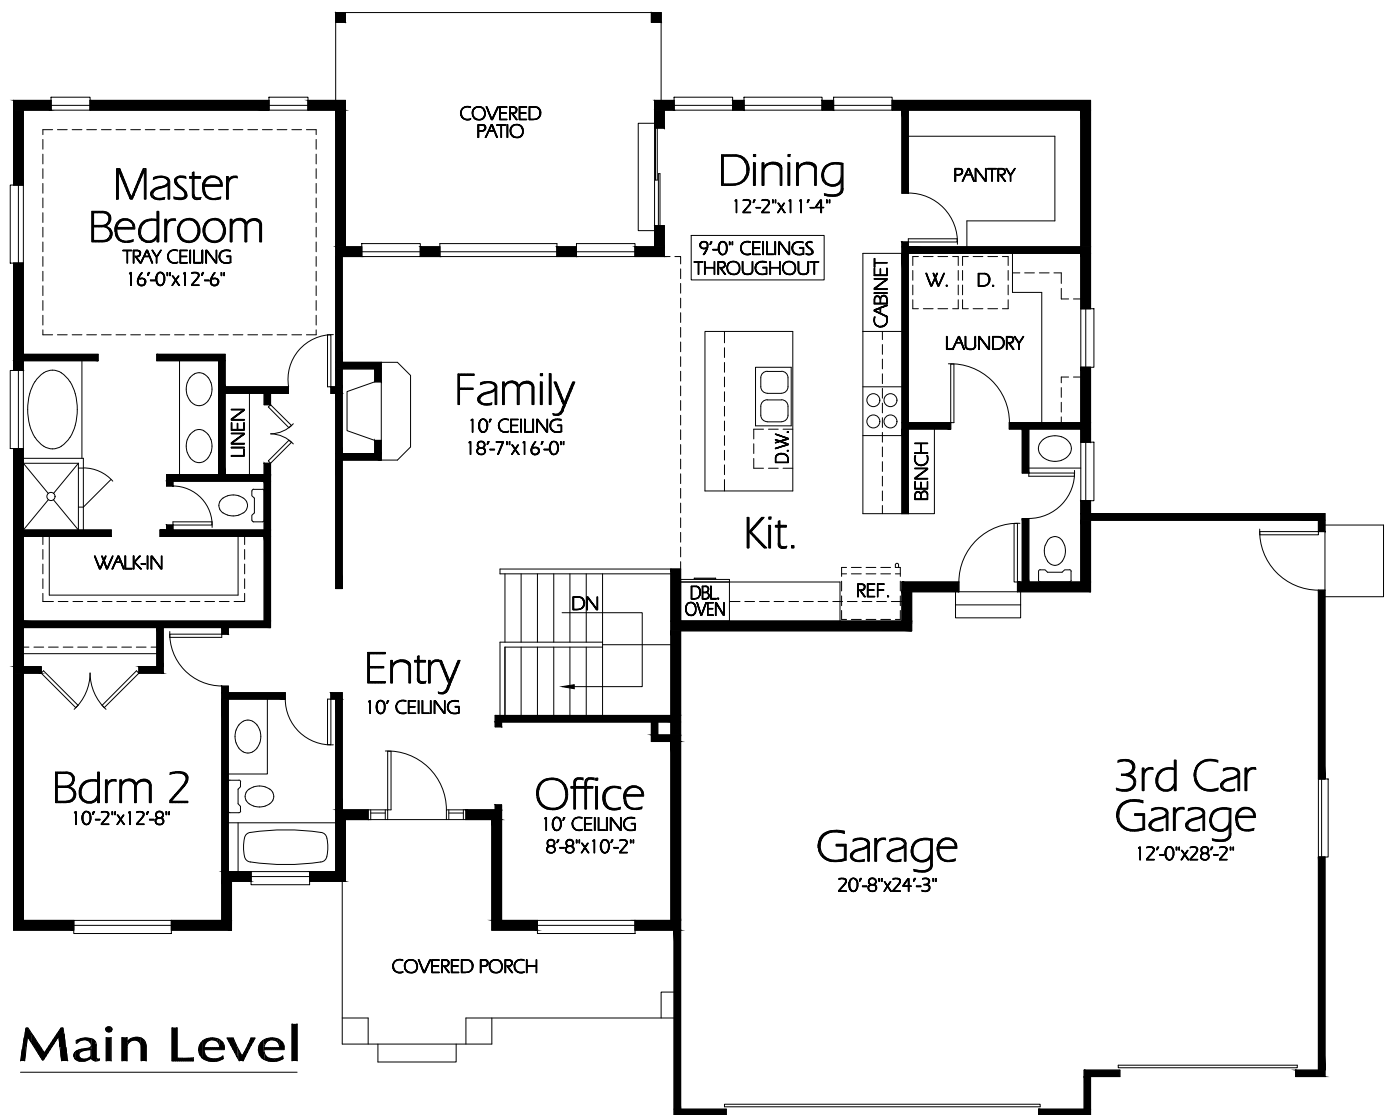

Front Elevation

Main Level

Plan R-1828a

Overall Dimensions 67'-2" x 56'-6"
1828 Finished Sq. Feet
Room Sizes Shown Are Approximate

*Hearthstone
Home Design*

94 North 100 West - Bountiful, Utah 84010
Phone: (801) 298-2505
www.hearthstonedesign.com
info@hearthstonedesign.com