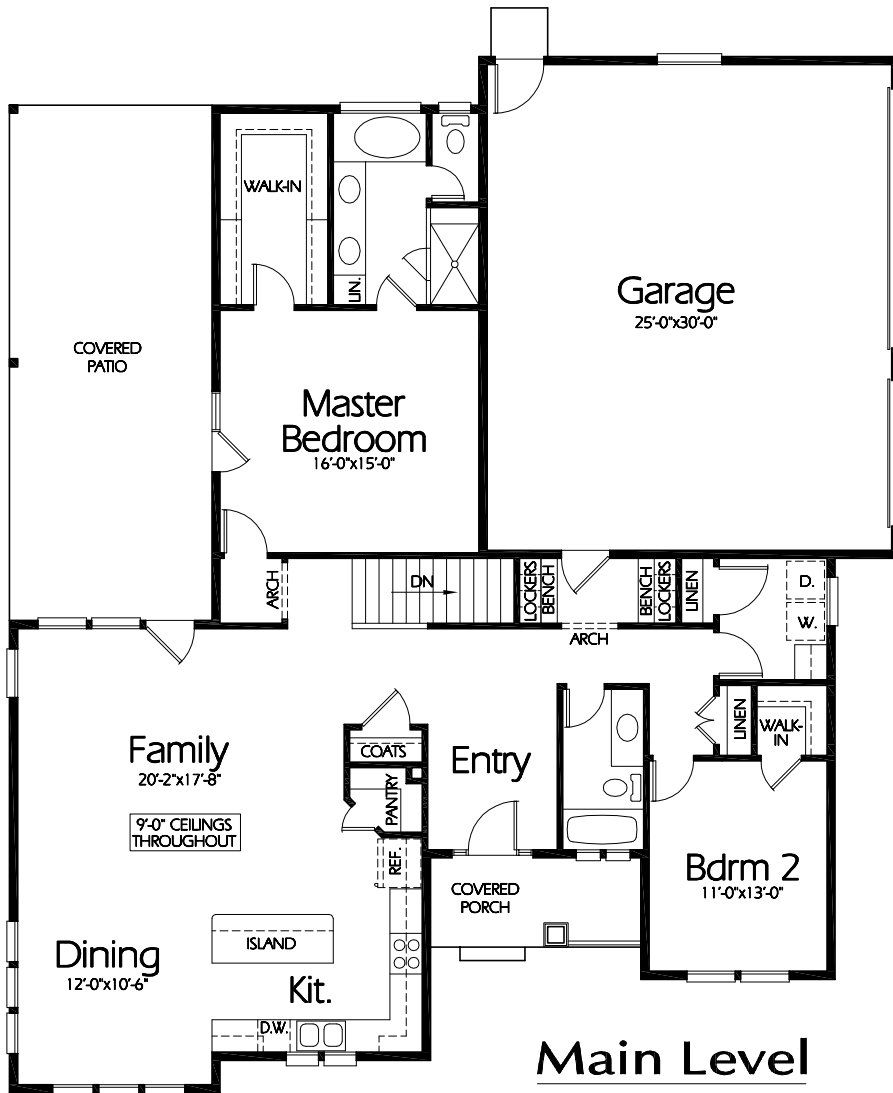

Front Elevation

Main Level

Plan R-1823a

Overall Dimensions 55'-0" x 64'-0"
1823 Finished Sq. Feet
Room Sizes Shown Are Approximate

Hearthstone
Home Design

94 North 100 West - Bountiful, Utah 84010
Phone: (801) 298-2505 - Fax: (801) 298-3077
www.hearthstonedesign.com