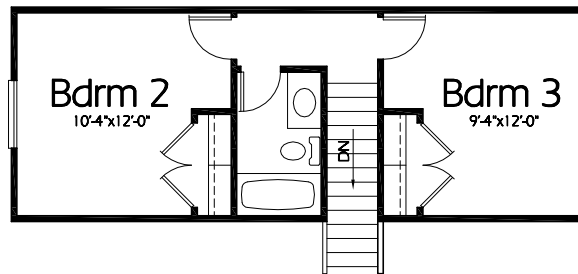

**Front Elevation**

**Main Level**

1412 Sq. Feet

**Upper Level**

403 Sq. Feet

**Plan R-1815a**

Overall Dimensions 34'-0" x 66'-4"

1815 Finished Sq. Feet

Room Sizes Shown Are Approximate

*Hearthstone  
Home Design*

94 North 100 West - Bountiful, Utah 84010  
Phone: (801) 298-2505 - Fax: (801) 298-3077  
[www.hearthstonehomedesign.com](http://www.hearthstonehomedesign.com)