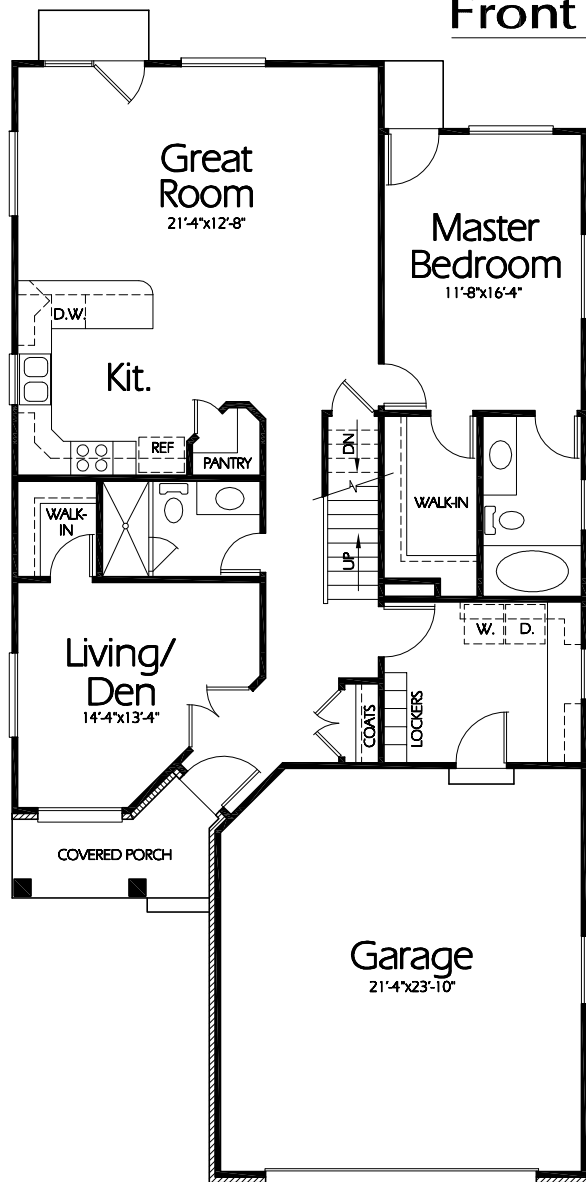

**Front Elevation**

**Main Level**

1412 Sq. Feet

**Upper Level**

403 Sq. Feet

**Plan R-1815a**

Overall Dimensions 34'-0" x 66'-4"

1815 Finished Sq. Feet