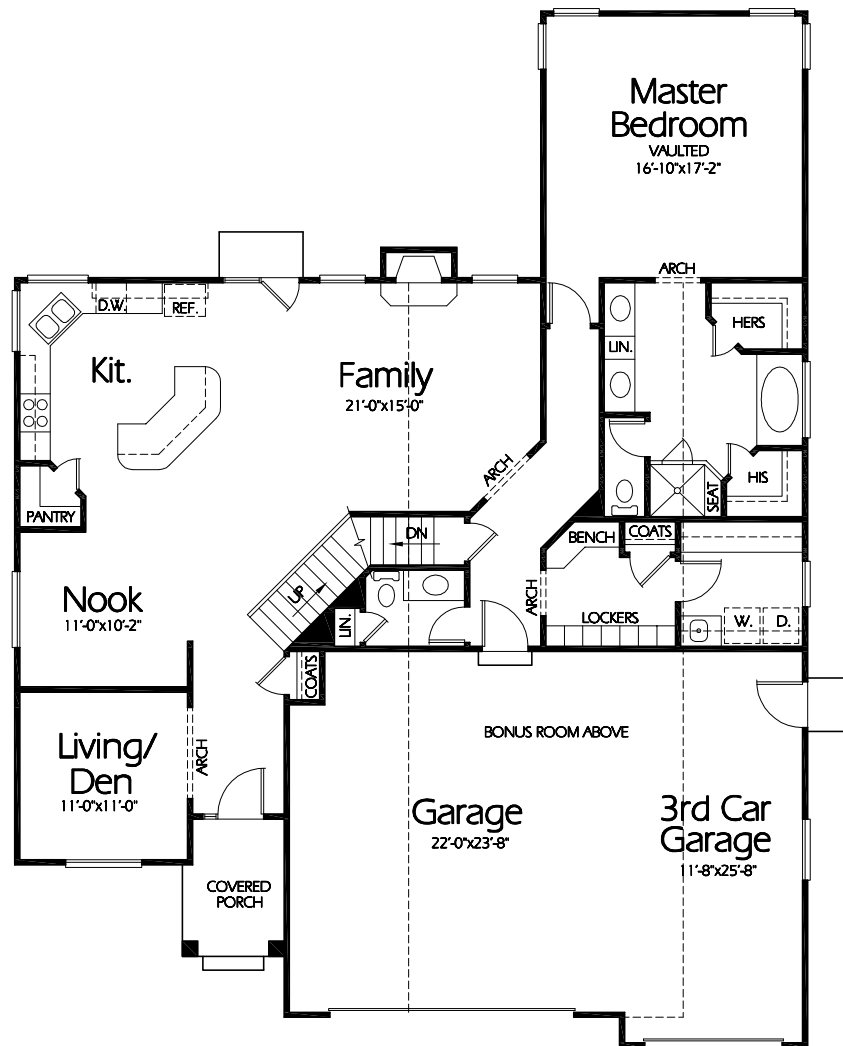

**Front Elevation**

**Main Level**

**Plan R-1813a**

Overall Dimensions 52'-0"x68'-0"  
1813 Finished Sq. Feet  
Room Sizes Shown Are Approximate

*Hearthstone*  
*Home Design*  
94 North 100 West - Bountiful, Utah 84010  
Phone: (801) 298-2505 - Fax: (801) 298-3077  
[www.hearthstonedesign.com](http://www.hearthstonedesign.com)