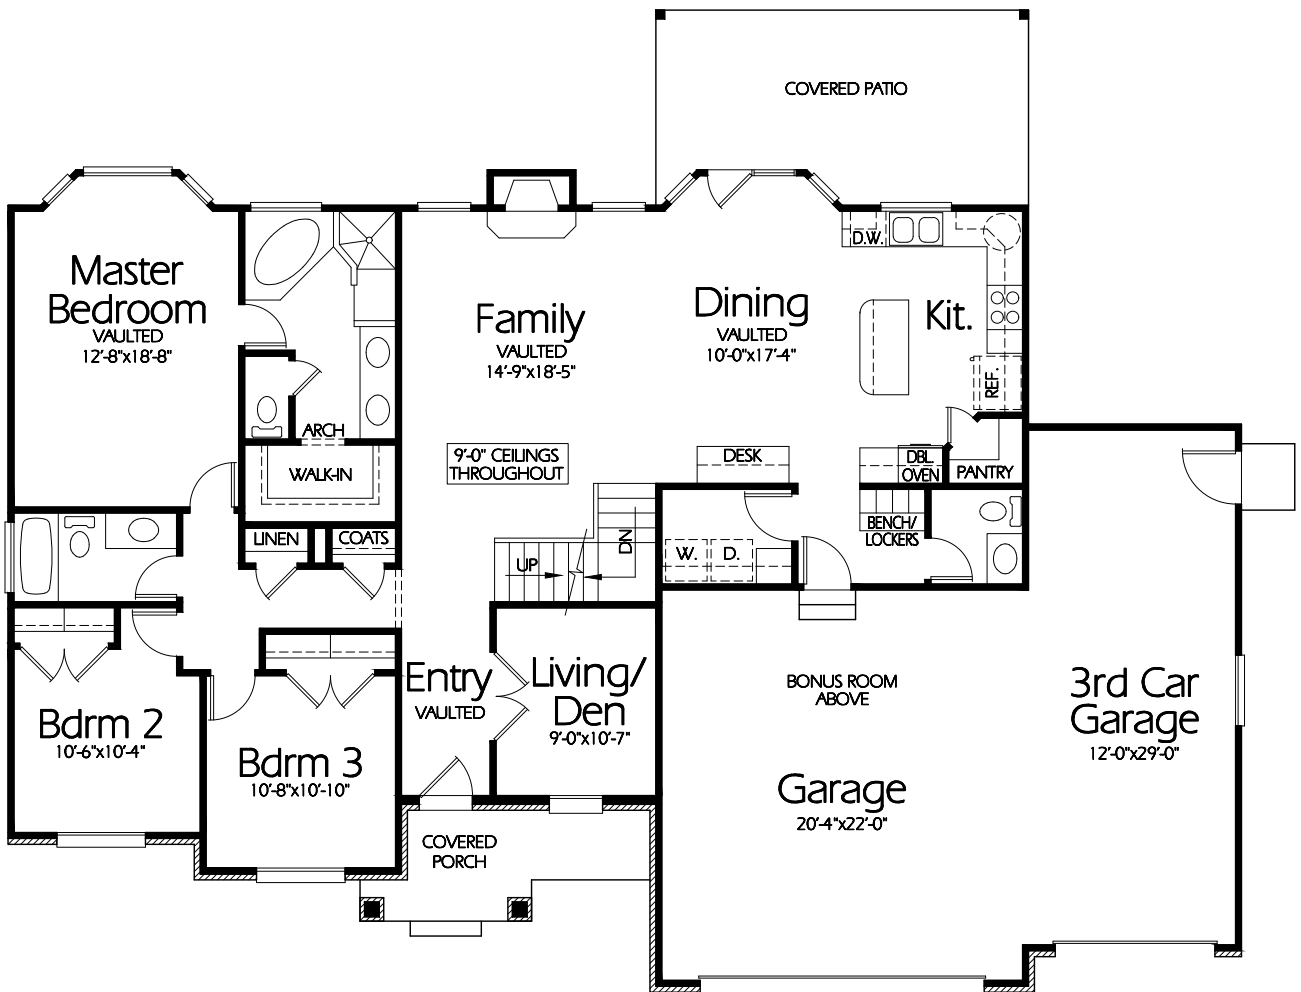

Front Elevation

Main Level

Plan R-1802b

Overall Dimensions 69'-6"x55'-4"
1802 Finished Sq. Feet
Room Sizes Shown Are Approximate

*Hearthstone
Home Design*

94 North 100 West - Bountiful, Utah 84010
Phone: (801) 298-2505