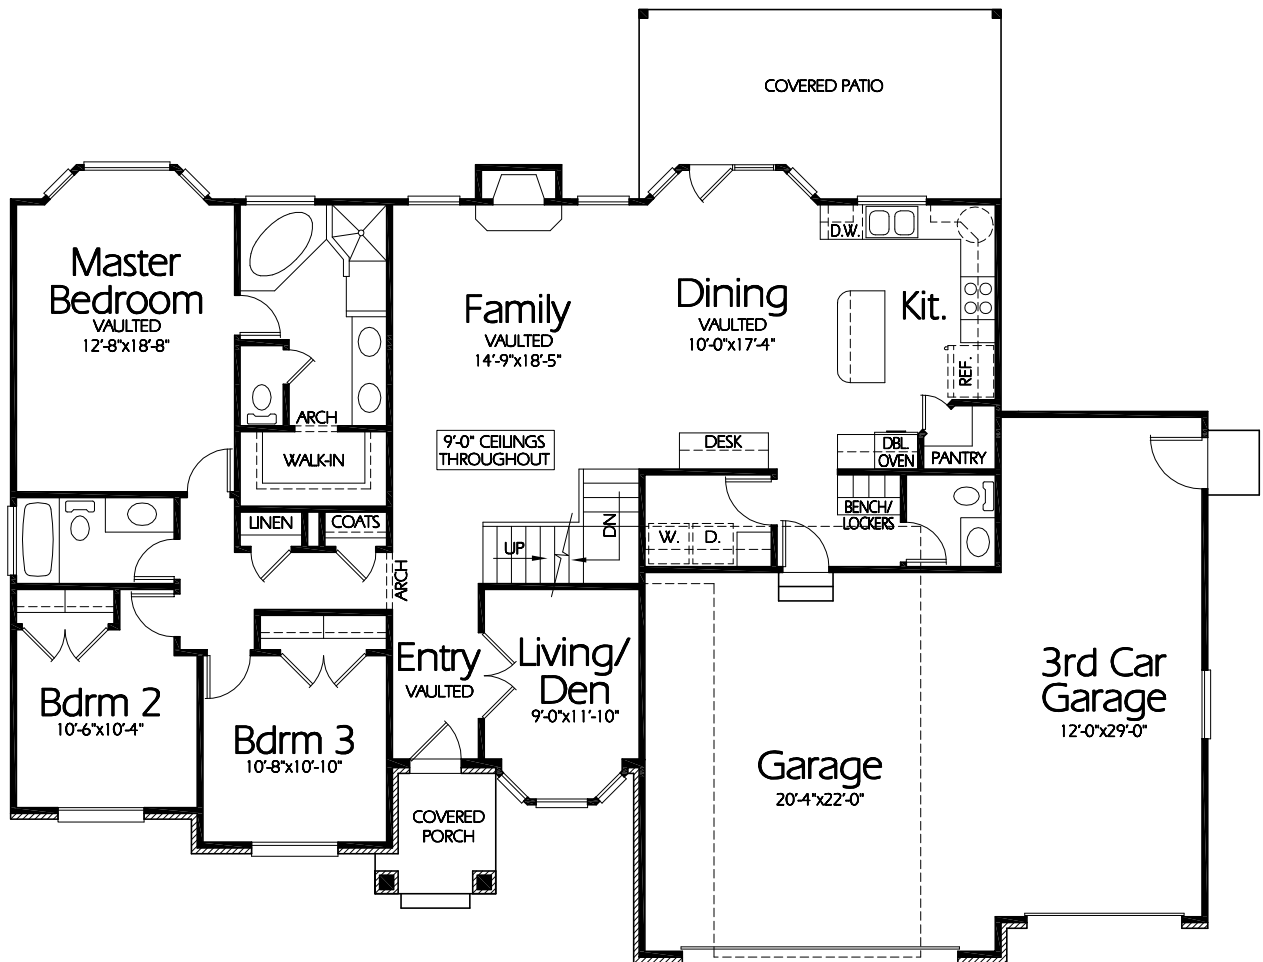

Front Elevation

Main Level

Plan R-1802a

Overall Dimensions 69'-6" x 55'-4"
 1791 Finished Sq. Feet
 Room Sizes Shown Are Approximate

*Hearthstone
 Home Design*

94 North 100 West - Bountiful, Utah 84010
 Phone: (801) 298-2505 - Fax: (801) 298-3077
 www.hearthstonedesign.com