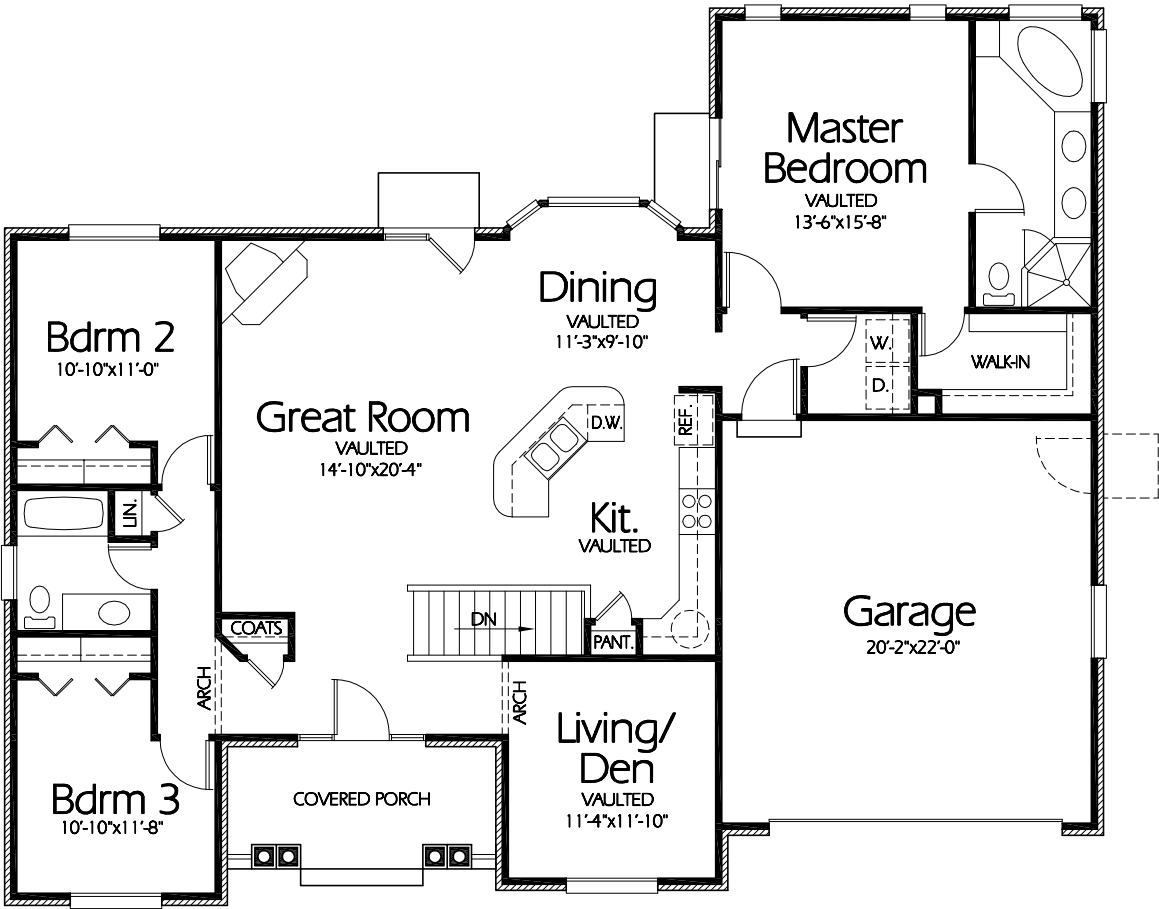

Third Car Option Shown

Main Level

Plan R-1801a

Overall Dimensions 60'-0" x 49'-0"
1801 Finished Sq. Feet
Room Sizes Shown Are Approximate

Hearthstone
Home Design

94 North 100 West - Bountiful, Utah 84010
Phone: (801) 298-2505 - Fax: (801) 298-3077
www.hearthstonehomedesign.com