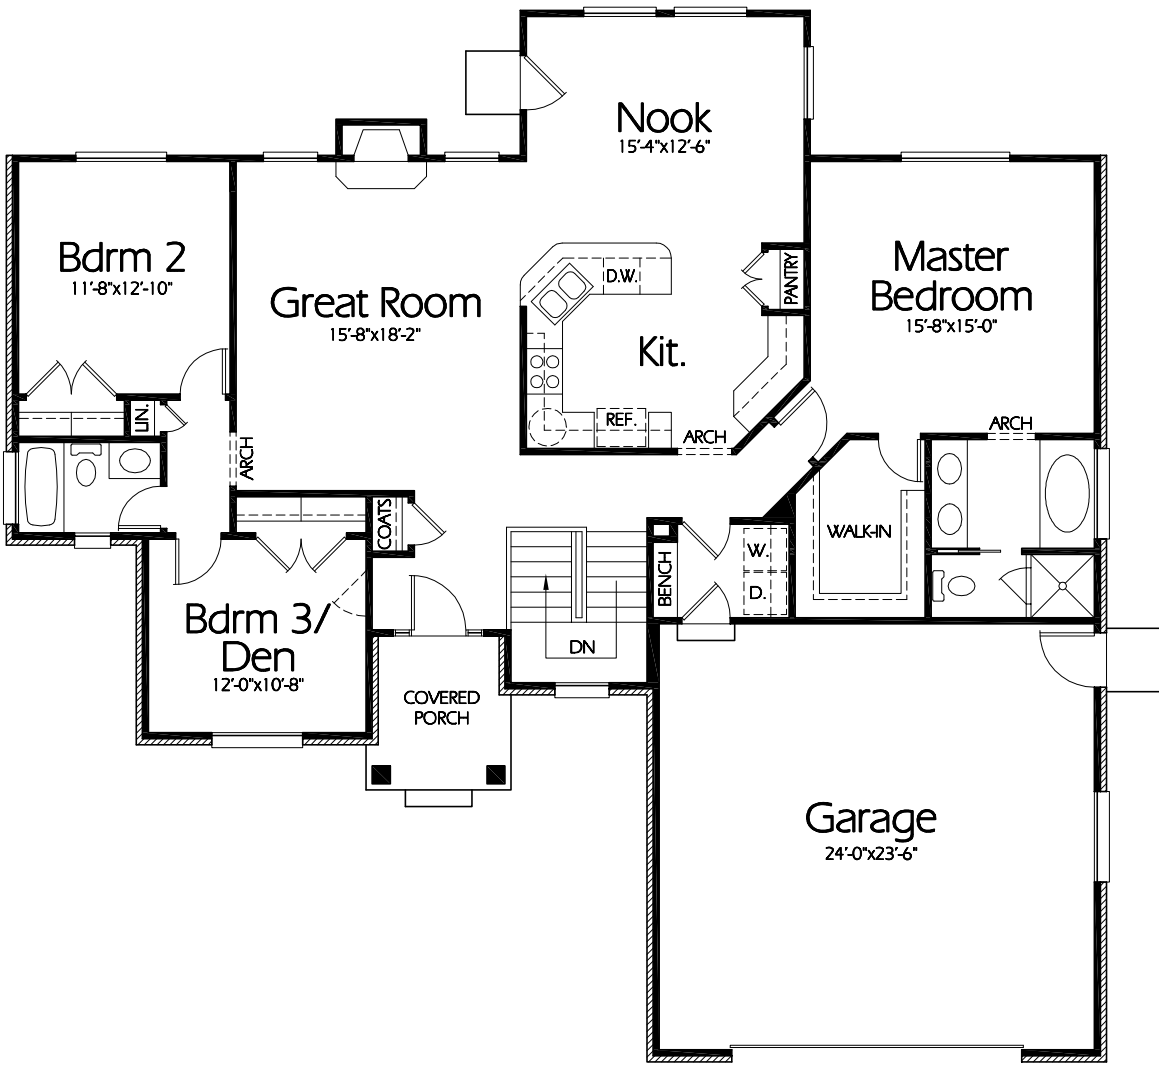

Front Elevation

Main Level

Plan R-1798a

Overall Dimensions 60'-8"x58'-0"
1798 Finished Sq. Feet
Room Sizes Shown Are Approximate

*Hearthstone
Home Design*

94 North 100 West - Bountiful, Utah 84010
Phone: (801) 298-2505 - Fax: (801) 298-3077
www.hearthstonedesign.com