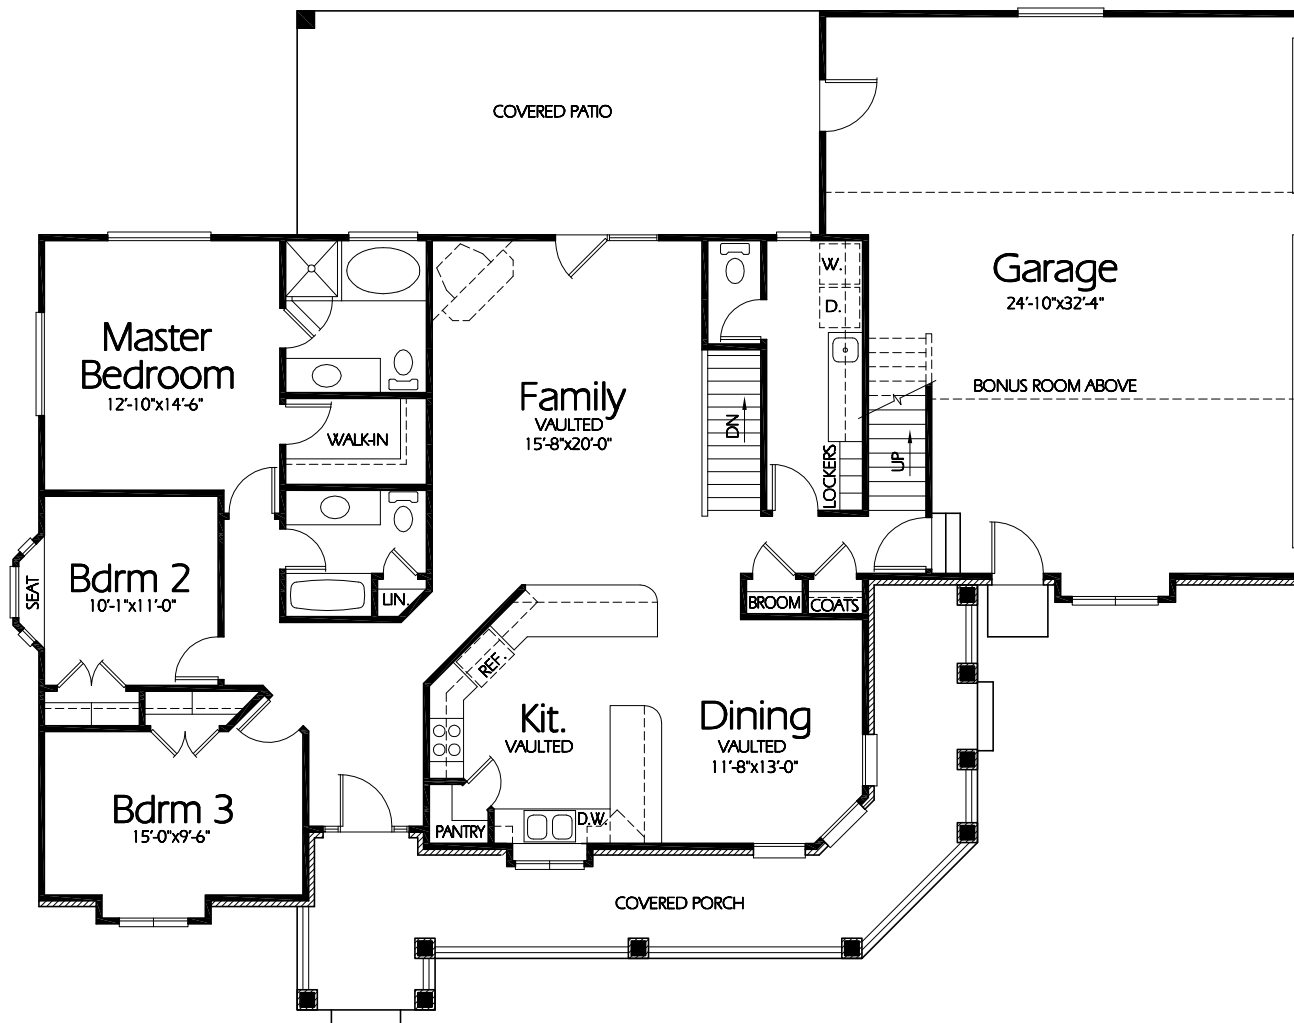

Front Elevation

Main Level

Plan R-1791b

Overall Dimensions 73'-4" x 58'-0"
1791 Finished Sq. Feet
Room Sizes Shown Are Approximate

*Hearthstone
Home Design*

94 North 100 West - Bountiful, Utah 84010
Phone: (801) 298-2505 - Fax: (801) 298-3077
www.hearthstonedesign.com